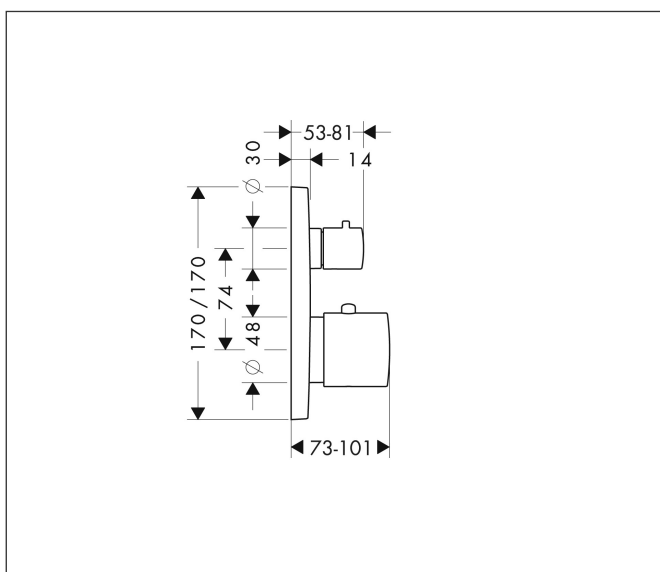

Brand AXOR
 Art. Name **AXOR Citterio M** Thermostat for concealed installation with shut-off valve
 Art. Nr. 34705340
 Surface Brushed Black Chrome

Product picture

Features

- 1 function
- thermostat cartridge, ceramic valves 90°
- maximum flow rate at 3 bar: 25 l/min
- flow rate upper outlet: 25 l/min
- flow rate lower outlet: 25 l/min
- min. operating pressure: 1 bar
- max. operating pressure: 10 bar
- Safety stop at 40 °C
- temperature limitation adjustable
- with silencer
- connection type: basic set

Drawing

Technology

Brand AXOR
 Art. Name **AXOR Citterio M** Thermostat for concealed installation with shut-off valve
 Art. Nr. 34705340
 Surface Brushed Black Chrome

Required parts (choose one)

Product picture	Art. Name	Art. Nr.
	AXOR AXOR iBox universal Basic set	01700180
	AXOR AXOR iBox universal 2 Basic set	01400180
	hansgrohe Adapter plate for iBox universal 2	13588000

Brand AXOR
 Art. Name **AXOR Citterio M** Thermostat for concealed installation with shut-off valve
 Art. Nr. 34705340
 Surface Brushed Black Chrome

Flow chart