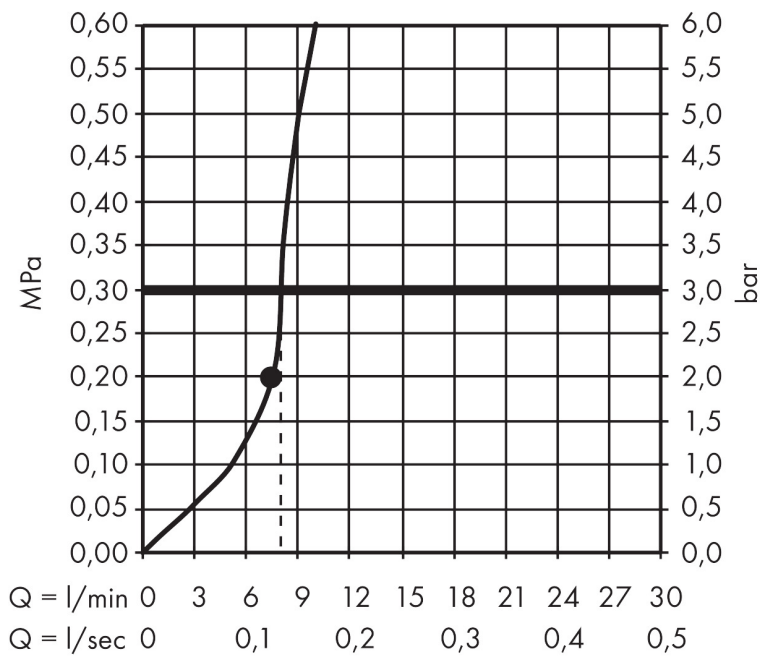

Brand hansgrohe
Art. Name **Raindance S** Overhead shower 240 1jet EcoSmart with shower arm
Art. Nr. 27461000
Surface Chrome

Flow Chart

The consumption was measured in combination with the appropriate fittings (thermostat/mixer/in-wall valve) to reflect actual application in practice.