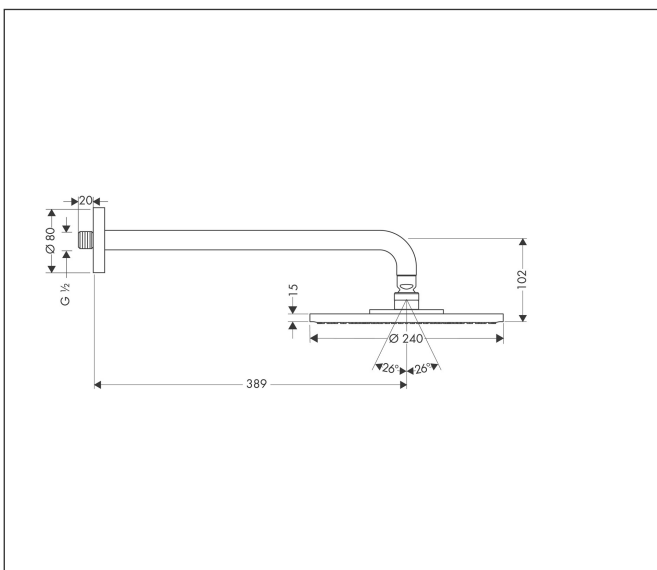

Drawing

Technology

Spray Types

Certificates/approvals