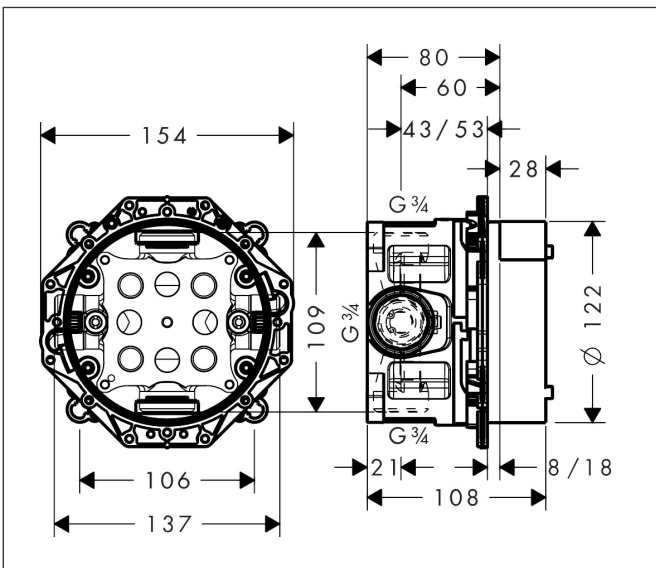

Brand AXOR
Art. Name **AXOR iBox universal** Basic set with shut-off unit
Art. Nr. 01750180

Product picture

Features

- suitable for all shower, bath tub and thermostat finish sets for concealed installation
- connection thread: Rp 3/4
- connection dimension: DN20
- sound-decoupled installation
- minimum mounting depth: 80 mm
- maximum mounting depth: 108 mm

Drawing