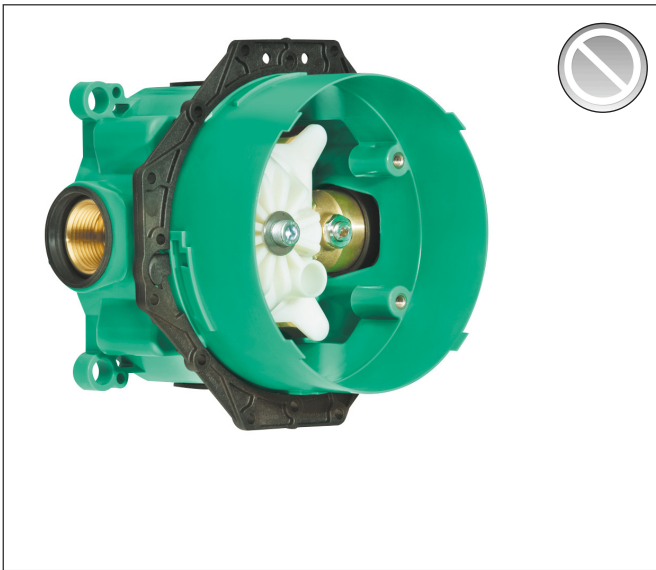

Brand AXOR  
 Art. Name **AXOR iBox universal** Basic set with shut-off unit  
 Art. Nr. 01750180

## Product picture

## Features

- suitable for all shower, bath tub and thermostat finish sets for concealed installation
- connection thread: Rp 3/4
- connection dimension: DN20
- sound-decoupled installation
- minimum mounting depth: 80 mm
- maximum mounting depth: 108 mm