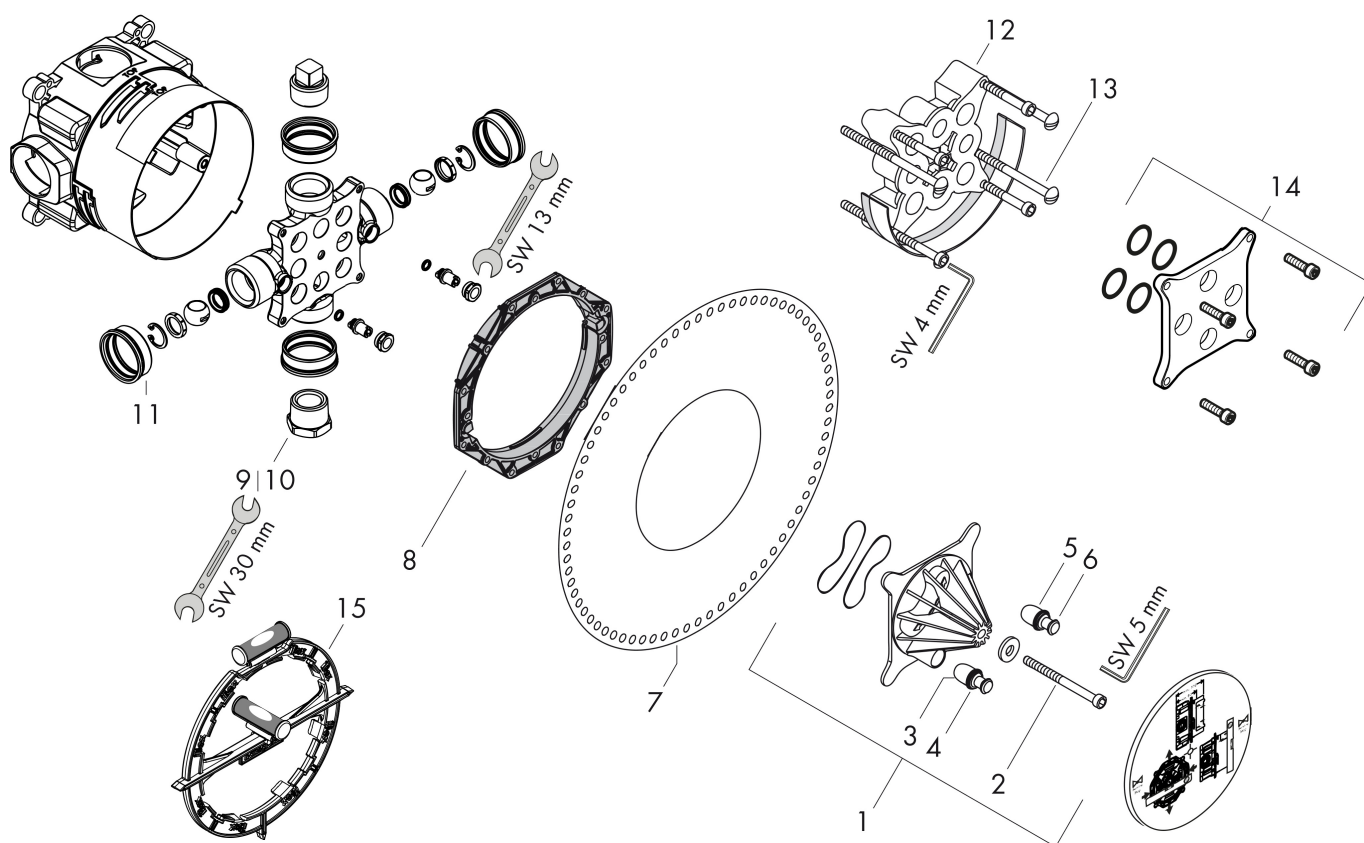

Brand AXOR
Art. Name **AXOR iBox universal** Basic set with shut-off unit
Art. Nr. 01750180

Spare Parts Drawing for build year: >10/17

Brand AXOR
Art. Name **AXOR iBox universal** Basic set with shut-off unit
Art. Nr. 01750180

Spare parts list for build year: >10/17

Pos.	Description	Articlenumber
1	flushing unit complete	98560000
2	hexagon socket screw M6x60	97785000
3	plug Ø 12 mm	97611000
4	O-ring 11x2	98127000
5	plug Ø 15 mm	97611001
6	O-ring 9x2	98119000
7	sealing foil	96445000
8	displacing ring	98797000
9	reduction coupling	97759000
10	reduction coupling	97759980
11	seal	97739000
12	extension 25 mm	13595000
13	set of fixing screws	97747000
14	extension 10 mm for iBox universal with shut-off unit	92332000
15	fit-up aid	93500000
a	service set	92874000