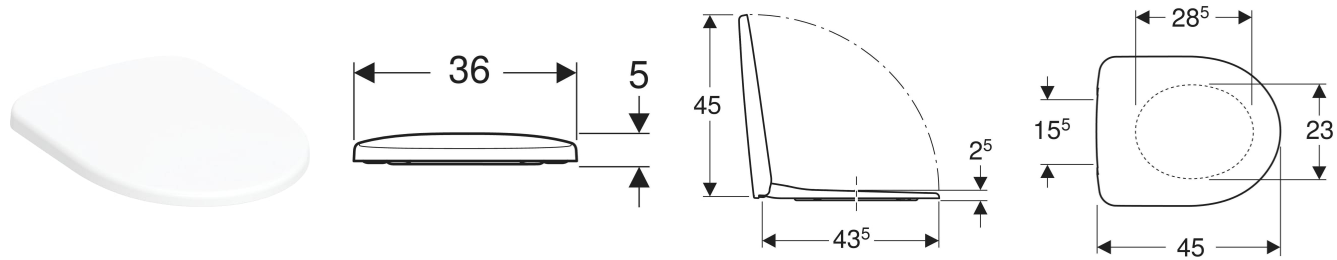

Geberit Selnova WC seat, fastening from above

Example image

CHARACTERISTICS

- Overlapping WC lid
- Hinges made of metal

TECHNICAL DATA

Product material Duroplast
 Fastening distance 15.5 cm

SCOPE OF DELIVERY

- WC seat

Art. no.	Colour / surface	B cm	H cm	T cm	Quick-Release function	Soft-closing mechanism	Fastening	Hinge material
500.335.01.1	white / glossy	36	5	45	Yes, with QuickRelease hinges	yes	from above	Brass chrome-plated
500.337.01.1	white / glossy	36	5	45	no	no	from above	Stainless steel
500.333.01.6	white	36	5	45	no	yes	from above	Brass chrome-plated