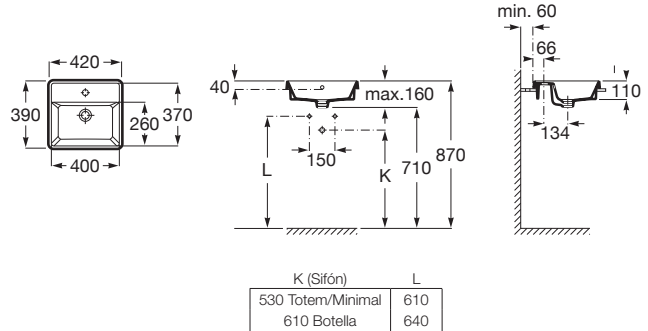

THE GAP

SQUARE - In Countertop basin with taphole

DIMENSIONS

Length 420 mm  
 Width 390 mm  
 Height 40 mm

COLOURS AND FINISHES

00 White

TECHNICAL DRAWINGS

FEATURES

- Basin capacity (l): 4.8
- Bowl depth (mm): 110
- Bowl length (mm): 400
- Bowl position: Central
- Bowl width (mm): 260
- Installation type: Drop-in / Countertop
- Integrated shelf
- Material: Vitreous china
- Shape: Square
- Taphole configuration: 1 taphole in the middle
- Trap: Not included
- Waste: Not included

COMPATIBLE WITH

1 1/4" waste for basin / bidet with overflow and automatic plug

505400000

1 1/4" outlet connector for basin. 250 Pipe

506401614

1 1/4" outlet connector for basin. 300 Pipe

506403110

Click-clack universal waste. Chromed plug Ø 65