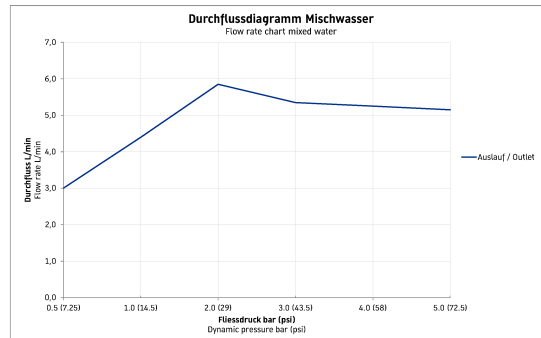

D-Neo Single lever bidet mixer # DE2400001010

| < 135 mm > |

Single lever bidet mixer	Dimension	Weight	Order number
ceramic cartridge, Projection 125 mm, flexible connection hoses 3/8", flow rate 5,5 l/min (3 bar), normal spray, spout fixed with ball joint, chrome, maximum temperature can be adjusted on installation, recommended operating pressure 1 - 5 bar, with pop-up waste set, 135 mm			
Colors			
10 Chrome			
Variant			
connection size DN15			DE2400001010