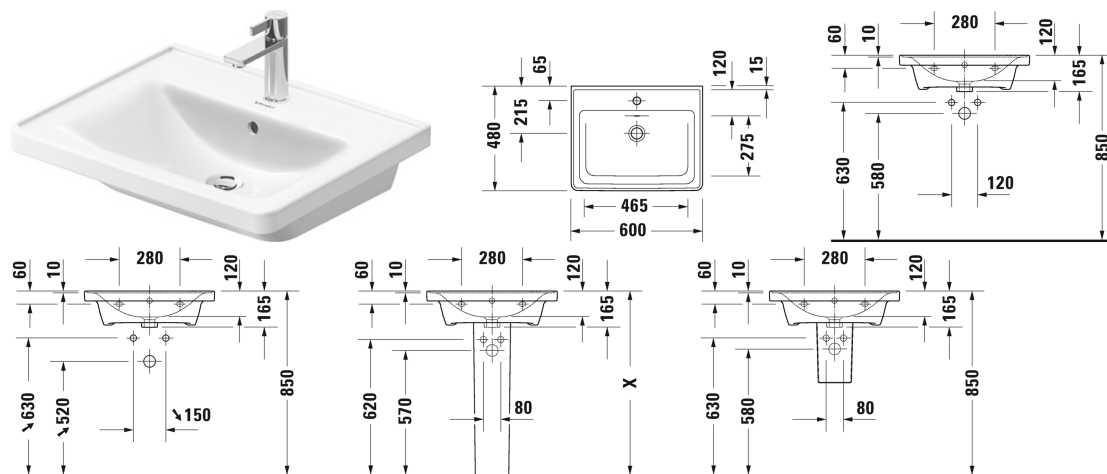

**D-Neo Washbasin, furniture washbasin # 2367600000 / 2367600060**

| < 600 mm > |

Washbasin, furniture washbasin	Dimension	Weight	Order number
with overflow, with tap platform, underneath glazed, 600 mm			
<b>Colors</b>			
00 White Alpin			
<b>Variant</b>			
●	600 x 480 mm	18.000 kilogram	2367600000
⊗	600 x 480 mm	18.000 kilogram	2367600060
<b>Infobox</b>			
Space saving siphon is recommended for vanity units			
Sanitary ceramics with the special WonderGliss surface finish will remain clean and attractive-looking for a long time to come. When ordering WonderGliss please add a "1" as eleventh digit to the model number.			
<b>Accessory</b>			
Push-open waste for washbasins with overflow		0.400 kilogram	005052
Design Siphon		1.500 kilogram	005036
Siphon for washbasin with outlet pipe 300 mm	1 1/4" mm	0.600 kilogram	005026
<b>Suitable products</b>			
Vanity unit wall-mounted 1 pull-out compartment, for D-Neo # 236760, 584 x 452 mm	584 x 452 mm		DE4249

**D-Neo Washbasin, furniture washbasin # 2367600000 /  
2367600060**

|< 600 mm >|

Vanity unit wall-mounted 1 drawer, 1 pull-out compartment, upper drawer including cut-out for siphon and siphon cover, for D-Neo # 236760, 584 x 452 mm	584 x 452 mm	DE4359
Vanity unit wall-mounted 1 pull-out compartment, for D-Neo # 236760, 584 x 455 mm	584 x 455 mm	K25081
Vanity unit wall-mounted 2 drawers, upper drawer including cut-out for siphon and siphon cover, for D-Neo # 236760, 584 x 455 mm	584 x 455 mm	K25281

*All drawings contain the necessary measurements which are subject to standard tolerances. They are stated in mm and are non-binding. Exact measurements, in particular for customised installation scenarios, can only be taken from the finished piece.*