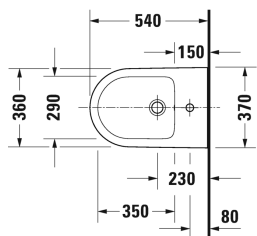

**D-Neo Bidet wall mounted # 2295150000**

| &lt; 370 mm &gt; |

Bidet wall mounted	Dimension	Weight	Order number
with overflow, with tap platform			
<b>Colors</b>			
00 White Alpin			
<b>Variant</b>			
	370 x 540 mm	21.000 kilogram	2295150000
Sanitary ceramics with the special WonderGliss surface finish will remain clean and attractive-looking for a long time to come. When ordering WonderGliss please add a "1" as eleventh digit to the model number.			
<b>Accessory</b>			
Siphon for bidet with extended outlet pipe	1 1/4" mm	0.600 kilogram	005027
Fixing for wall mounted bidet and wall mounted toilet	Ø 12 x 180 mm	0.200 kilogram	006500

All drawings contain the necessary measurements which are subject to standard tolerances. They are stated in mm and are non-binding. Exact measurements, in particular for customised installation scenarios, can only be taken from the finished piece.