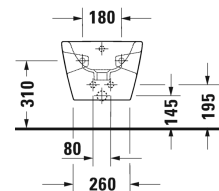

**D-Neo Bidet wall mounted # 2295150000**

| &lt; 370 mm &gt; |

Bidet wall mounted	Dimension	Weight	Order number
with overflow, with tap platform			
<b>Colors</b>			
00 White Alpin			
<b>Variant</b>			
	370 x 540 mm	21.000 kilogram	2295150000
Sanitary ceramics with the special WonderGliss surface finish will remain clean and attractive-looking for a long time to come. When ordering WonderGliss please add a "1" as eleventh digit to the model number.			
<b>Accessory</b>			
Siphon for bidet with extended outlet pipe	1 1/4" mm	0.600 kilogram	005027
Fixing for wall mounted bidet and wall mounted toilet	Ø 12 x 180 mm	0.200 kilogram	006500

All drawings contain the necessary measurements which are subject to standard tolerances. They are stated in mm and are non-binding. Exact measurements, in particular for customised installation scenarios, can only be taken from the finished piece.