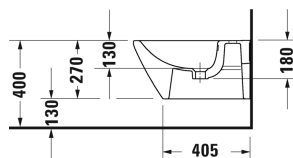

**D-Neo Bidet wall mounted # 2295150000**

| &lt; 370 mm &gt; |

Bidet wall mounted	Dimension	Weight	Order number
with overflow, with tap platform			
<b>Colors</b>			
00 White Alpin			
<b>Variant</b>			
	370 x 540 mm	21.000 kilogram	2295150000
Sanitary ceramics with the special WonderGliss surface finish will remain clean and attractive-looking for a long time to come. When ordering WonderGliss please add a "1" as eleventh digit to the model number.			
<b>Accessory</b>			
Siphon for bidet with extended outlet pipe	1 1/4" mm	0.600 kilogram	005027
Fixing for wall mounted bidet and wall mounted toilet	Ø 12 x 180 mm	0.200 kilogram	006500

All drawings contain the necessary measurements which are subject to standard tolerances. They are stated in mm and are non-binding. Exact measurements, in particular for customised installation scenarios, can only be taken from the finished piece.