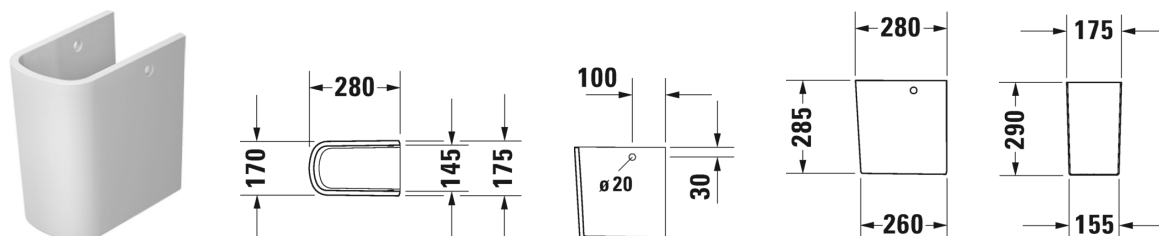

## D-Neo Siphon cover # 0858430000

Siphon cover	Dimension	Weight	Order number
for # 236655, 236660, 236665, 236760, 236765, 236780, 236710			
<b>Colors</b>			
00 White Alpin			
<b>Variant</b>			
		7.100 kilogram	0858430000
Sanitary ceramics with the special WonderGliss surface finish will remain clean and attractive-looking for a long time to come. When ordering WonderGliss please add a "1" as eleventh digit to the model number.			
<b>Accessory</b>			
Fixing for siphon cover		0.100 kilogram	005503
<b>Suitable products</b>			
Washbasin with overflow, with tap platform, underneath glazed, 550 x 440 mm	550 x 440 mm		236655
Washbasin with overflow, with tap platform, underneath glazed, 600 x 440 mm	600 x 440 mm		236660
Washbasin with overflow, with tap platform, underneath glazed, 650 x 440 mm	650 x 440 mm		236665