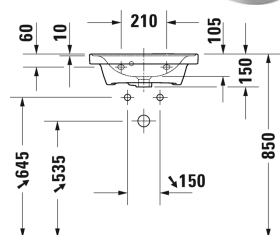

D-Neo Handrinse basin, furniture handrinse basin #
0742500000 / 0742500060

| < 500 mm > |

Handrinse basin, furniture handrinse basin	Dimension	Weight	Order number
with overflow, with tap platform, underneath glazed, 500 mm			
Colors			
00 White Alpin			
Variant			
●	500 x 400 mm	13.500 kilogram	0742500000
⊗	500 x 400 mm	13.500 kilogram	0742500060
Infobox			
Space saving siphon is recommended for vanity units			
Sanitary ceramics with the special WonderGliss surface finish will remain clean and attractive-looking for a long time to come. When ordering WonderGliss please add a "1" as eleventh digit to the model number.			
Accessory			
Push-open waste for washbasins with overflow		0.400 kilogram	005052
Suitable products			
Vanity unit wall-mounted 1 pull-out compartment, for D-Neo # 074250, 484 x 372 mm	484 x 372 mm		DE4248
Vanity unit wall-mounted 1 drawer, 1 pull-out compartment, upper drawer including cut-out for siphon and siphon cover, for D-Neo # 074250, 484 x 372 mm	484 x 372 mm		DE4350
Vanity unit wall-mounted 1 pull-out compartment, for D-Neo # 074250, 484 x 375 mm	484 x 375 mm		K25080

D-Neo Handrinse basin, furniture handrinse basin #
0742500000 / 0742500060

|< 500 mm >|

Vanity unit wall-mounted 2 drawers, upper drawer including
cut-out for siphon and siphon cover, for D-Neo # 074250, 484 x 484 x 375 mm
375 mm

K25280

*All drawings contain the necessary measurements which are subject to standard tolerances. They are stated in mm and are non-binding.
Exact measurements, in particular for customised installation scenarios, can only be taken from the finished piece.*