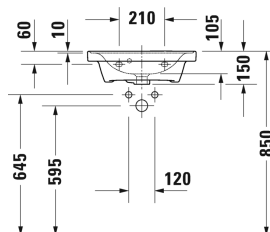

D-Neo Handrinse basin, furniture handrinse basin #
0742500000 / 0742500060

| < 500 mm > |

Handrinse basin, furniture handrinse basin	Dimension	Weight	Order number
with overflow, with tap platform, underneath glazed, 500 mm			
Colors			
00 White Alpin			
Variant			
●	500 x 400 mm	13.500 kilogram	0742500000
⊗	500 x 400 mm	13.500 kilogram	0742500060
Infobox			
Space saving siphon is recommended for vanity units			
Sanitary ceramics with the special WonderGliss surface finish will remain clean and attractive-looking for a long time to come. When ordering WonderGliss please add a "1" as eleventh digit to the model number.			
Accessory			
Push-open waste for washbasins with overflow		0.400 kilogram	005052
Suitable products			
Vanity unit wall-mounted 1 pull-out compartment, for D-Neo # 074250, 484 x 372 mm	484 x 372 mm		DE4248
Vanity unit wall-mounted 1 drawer, 1 pull-out compartment, upper drawer including cut-out for siphon and siphon cover, for D-Neo # 074250, 484 x 372 mm	484 x 372 mm		DE4350
Vanity unit wall-mounted 1 pull-out compartment, for D-Neo # 074250, 484 x 375 mm	484 x 375 mm		K25080

D-Neo Handrinse basin, furniture handrinse basin #
0742500000 / 0742500060

|< 500 mm >|

Vanity unit wall-mounted 2 drawers, upper drawer including
cut-out for siphon and siphon cover, for D-Neo # 074250, 484 x 484 x 375 mm
375 mm

K25280

*All drawings contain the necessary measurements which are subject to standard tolerances. They are stated in mm and are non-binding.
Exact measurements, in particular for customised installation scenarios, can only be taken from the finished piece.*