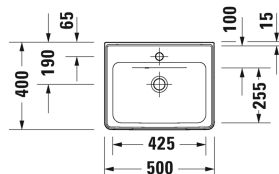

D-Neo Handrinse basin, furniture handrinse basin #
0742500000 / 0742500060

| < 500 mm > |

Handrinse basin, furniture handrinse basin	Dimension	Weight	Order number
with overflow, with tap platform, underneath glazed, 500 mm			
Colors			
00 White Alpin			
Variant			
●	500 x 400 mm	13.500 kilogram	0742500000
⊗	500 x 400 mm	13.500 kilogram	0742500060
Infobox			
Space saving siphon is recommended for vanity units			
Sanitary ceramics with the special WonderGliss surface finish will remain clean and attractive-looking for a long time to come. When ordering WonderGliss please add a "1" as eleventh digit to the model number.			
Accessory			
Push-open waste for washbasins with overflow		0.400 kilogram	005052
Suitable products			
Vanity unit wall-mounted 1 pull-out compartment, for D-Neo # 074250, 484 x 372 mm	484 x 372 mm		DE4248
Vanity unit wall-mounted 1 drawer, 1 pull-out compartment, upper drawer including cut-out for siphon and siphon cover, for D-Neo # 074250, 484 x 372 mm	484 x 372 mm		DE4350
Vanity unit wall-mounted 1 pull-out compartment, for D-Neo # 074250, 484 x 375 mm	484 x 375 mm		K25080

D-Neo Handrinse basin, furniture handrinse basin #
0742500000 / 0742500060

|< 500 mm >|

Vanity unit wall-mounted 2 drawers, upper drawer including
cut-out for siphon and siphon cover, for D-Neo # 074250, 484 x 484 x 375 mm
375 mm

K25280

*All drawings contain the necessary measurements which are subject to standard tolerances. They are stated in mm and are non-binding.
Exact measurements, in particular for customised installation scenarios, can only be taken from the finished piece.*