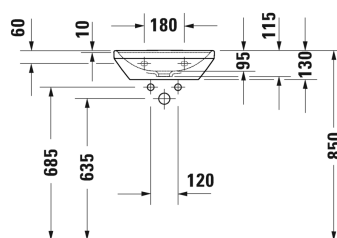

D-Neo Handrinse basin # 0738450041 / 0738450070

| < 450 mm > |

Handrinse basin	Dimension	Weight	Order number
without overflow, with tap platform, underneath glazed, 450 mm			
Colors			
00 White Alpin			
Variant			
●	450 x 335 mm	9.800 kilogram	0738450041
☒	450 x 335 mm	9.800 kilogram	0738450070
Infobox			
Mandatory in combination with a bottle trap inclusive extended pipe			
Sanitary ceramics with the special WonderGliss surface finish will remain clean and attractive-looking for a long time to come. When ordering WonderGliss please add a "1" as eleventh digit to the model number.			
Accessory			
Slotted waste for washbasins without overflow	50 mm	0.300 kilogram	005024
Recommended faucets			
Single lever basin mixer S ceramic cartridge, Projection 101 mm, flexible connection hoses 3/8", aerator adjustable, normal spray, chrome, maximum temperature can be adjusted on installation, recommended operating pressure 1 - 5 bar, with pop-up waste set,			B21010001