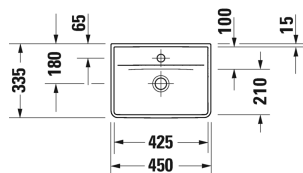

D-Neo Handrinse basin # 0738450041 / 0738450070

| < 450 mm > |

Handrinse basin	Dimension	Weight	Order number
without overflow, with tap platform, underneath glazed, 450 mm			
Colors			
00 White Alpin			
Variant			
●	450 x 335 mm	9.800 kilogram	0738450041
☒	450 x 335 mm	9.800 kilogram	0738450070
Infobox			
Mandatory in combination with a bottle trap inclusive extended pipe			
Sanitary ceramics with the special WonderGliss surface finish will remain clean and attractive-looking for a long time to come. When ordering WonderGliss please add a "1" as eleventh digit to the model number.			
Accessory			
Slotted waste for washbasins without overflow	50 mm	0.300 kilogram	005024
Recommended faucets			
Single lever basin mixer S ceramic cartridge, Projection 101 mm, flexible connection hoses 3/8", aerator adjustable, normal spray, chrome, maximum temperature can be adjusted on installation, recommended operating pressure 1 - 5 bar, with pop-up waste set,			B21010001