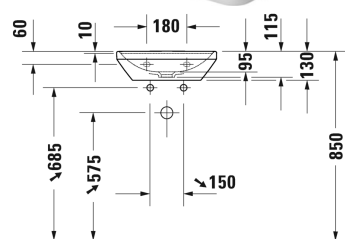

D-Neo Handrinse basin # 0738450041 / 0738450070

| < 450 mm > |

Handrinse basin	Dimension	Weight	Order number
without overflow, with tap platform, underneath glazed, 450 mm			
Colors			
00 White Alpin			
Variant			
●	450 x 335 mm	9.800 kilogram	0738450041
☒	450 x 335 mm	9.800 kilogram	0738450070
Infobox			
Mandatory in combination with a bottle trap inclusive extended pipe			
Sanitary ceramics with the special WonderGliss surface finish will remain clean and attractive-looking for a long time to come. When ordering WonderGliss please add a "1" as eleventh digit to the model number.			
Accessory			
Slotted waste for washbasins without overflow	50 mm	0.300 kilogram	005024
Recommended faucets			
Single lever basin mixer S ceramic cartridge, Projection 101 mm, flexible connection hoses 3/8", aerator adjustable, normal spray, chrome, maximum temperature can be adjusted on installation, recommended operating pressure 1 - 5 bar, with pop-up waste set,			B21010001