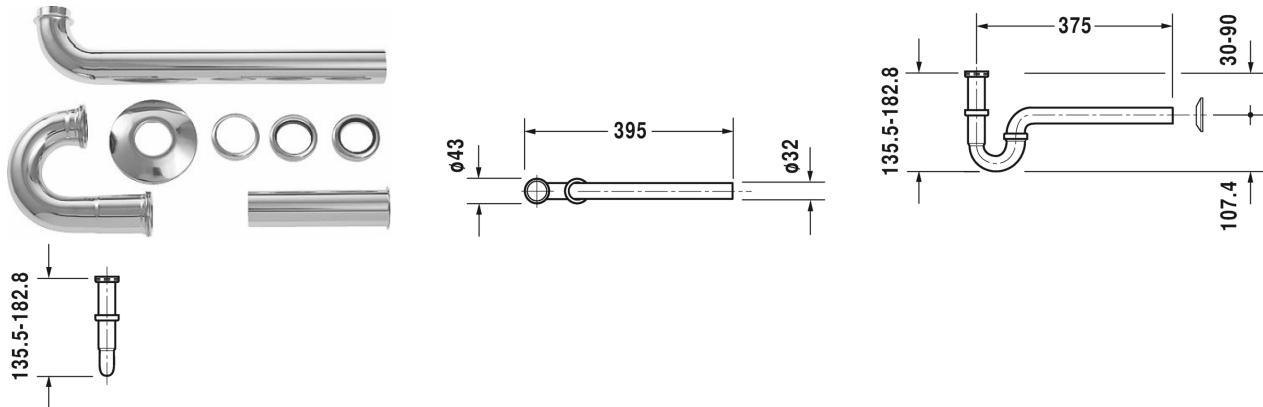

Accessories Siphon for washbasin # 005026

|< 1 1/4" Inch >|

Siphon for washbasin	Dimension	Weight	Order number
with outlet pipe 11 3/4"			
Colors			
Variant			

All drawings contain the necessary measurements which are subject to standard tolerances. They are stated in inch & mm and are non-binding. Exact measurements, in particular for customized installation scenarios, can only be taken from the finished ceramic piece.