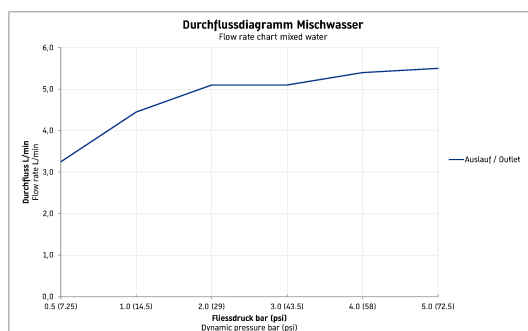

Single lever basin mixer M # DE1020001010

| < 165 mm > |

Single lever basin mixer M	Dimension	Weight	Order number
Ceramic cartridge, Projection 109 mm, Flexible connection hoses 3/8", aerator adjustable, Normal spray, chrome, maximum temperature can be adjusted on installation, recommended operating pressure 3 - 5 bar, with pop-up waste set, 165 mm			
Colors			
10 Chrome			
Variant			
flow rate 5,0 l/min (3 bar), connection size DN15			DE1020001010
Recommended basins			
Washbasin with overflow, with tap platform, underneath glazed, 550 x 440 mm	550 x 440 mm		231955
Washbasin with overflow, with tap platform, underneath glazed, 600 x 440 mm	600 x 440 mm		231960
Washbasin with overflow, with tap platform, underneath glazed, 650 x 440 mm	650 x 440 mm		231965
Washbasin, furniture washbasin with overflow, with tap platform, 830 x 490 mm	830 x 490 mm		233683
Washbasin with overflow, with tap platform, underneath glazed, 650 x 490 mm	650 x 490 mm		233565
Washbasin with overflow, with tap platform, underneath glazed, 600 x 460 mm	600 x 460 mm		233560
Washbasin, furniture washbasin with overflow, with tap platform, 1030 x 490 mm	1030 x 490 mm		233610