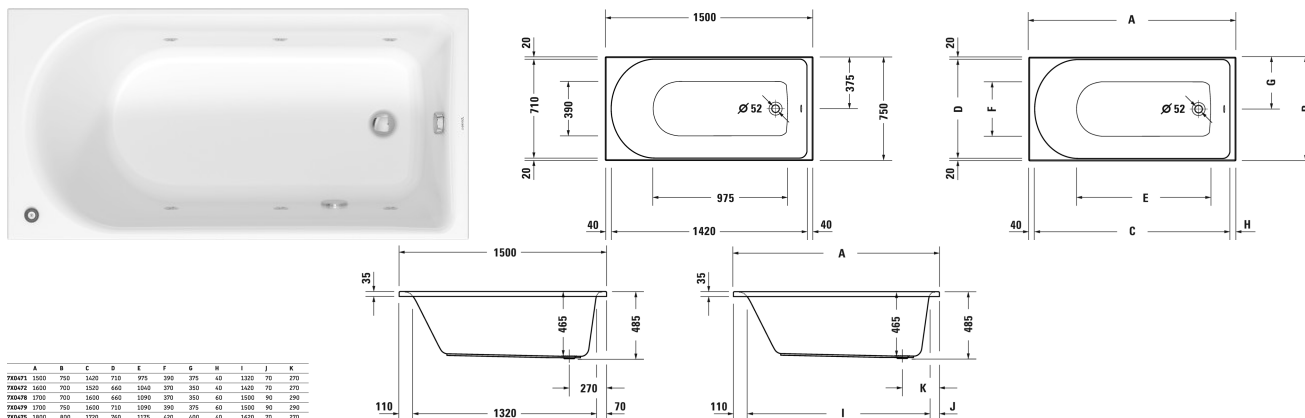

Whirltub # 760471000JP1000

< 1500 mm >

Whirltub	Dimension	Weight	Order number
rectangle, built-in, with one backrest slope, with support frame and waste and overflow, sanitary acrylic			
Colors			
00 White Alpin			
Variants			
Jet Project	1500 x 750 mm	35.000 kg	760471000JP1000
Suitable setting			
Surcharge for waste and overflow Quadroval, with water inlet, chrome, *			791205
Suitable products			
Bathtub anchors for mounting and support of D-Code/D-Neo/Duravit No.1 bathtubs and D-Code shower trays, 3 pieces,			790125
Rubber profile for noise reduction, length: 3300 mm, Width: 70 mm,			790126

All drawings contain the necessary measurements which are subject to standard tolerances. They are stated in mm and are non-binding. Exact measurements, in particular for customised installation scenarios, can only be taken from the finished piece.