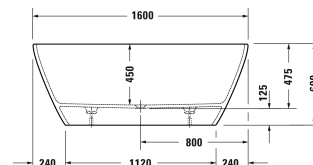

Bathtub # 70048600000000

| < 1600 mm > |

| Bathtub | Dimension | Weight | Order number |
|--|---------------|------------|----------------|
| without overflow, freestanding, with seamless panel and support frame, with two backrest slopes, with special outlet drain, DuroCast® Plus , Filling capacity 295 l , water level 370 mm | | | |
| Colors | | | |
| 00 White Alpin | | | |
| Variant | | | |
| Basic model | 1600 x 750 mm | 106.000 kg | 70048600000000 |
| Infobox | | | |
| Attention: If a bathtub is installed without an overflow, the installation of a floor drain is essential according to DIN 1986-100 in order to protect the building against run-off and overflow | | | |

All drawings contain the necessary measurements which are subject to standard tolerances. They are stated in mm and are non-binding. Exact measurements, in particular for customised installation scenarios, can only be taken from the finished piece.