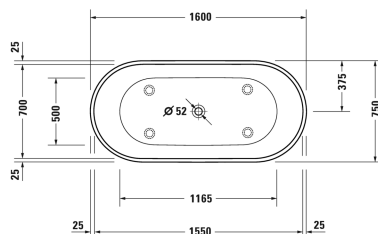

Bathtub # 70048600000000

| < 1600 mm > |

| Bathtub | Dimension | Weight | Order number |
|--|---------------|------------|----------------|
| without overflow, freestanding, with seamless panel and support frame, with two backrest slopes, with special outlet drain, DuroCast® Plus , Filling capacity 295 l , water level 370 mm | | | |
| Colors | | | |
| 00 White Alpin | | | |
| Variant | | | |
| Basic model | 1600 x 750 mm | 106.000 kg | 70048600000000 |
| Infobox | | | |
| Attention: If a bathtub is installed without an overflow, the installation of a floor drain is essential according to DIN 1986-100 in order to protect the building against run-off and overflow | | | |

All drawings contain the necessary measurements which are subject to standard tolerances. They are stated in mm and are non-binding. Exact measurements, in particular for customised installation scenarios, can only be taken from the finished piece.