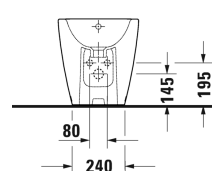

D-Neo Bidet floor standing # 2294100000

|< 370 mm >|

Bidet floor standing	Dimension	Weight	Order number
with overflow, with tap platform, fixings included			
Colors			
00 White Alpin			
Variant			
	370 x 650 mm	35.700 kilogram	2294100000
Sanitary ceramics with the special WonderGliss surface finish will remain clean and attractive-looking for a long time to come. When ordering WonderGliss please add a "1" as eleventh digit to the model number.			
Accessory			
Siphon for bidet with extended outlet pipe	1 1/4" mm	0.600 kilogram	005027

All drawings contain the necessary measurements which are subject to standard tolerances. They are stated in mm and are non-binding. Exact measurements, in particular for customised installation scenarios, can only be taken from the finished piece.