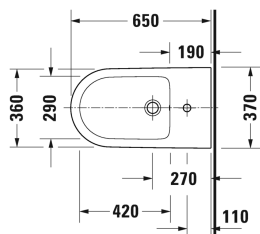

D-Neo Bidet floor standing # 2294100000

|< 370 mm >|

Bidet floor standing	Dimension	Weight	Order number
with overflow, with tap platform, fixings included			
Colors			
00 White Alpin			
Variant			
	370 x 650 mm	35.700 kilogram	2294100000
Sanitary ceramics with the special WonderGliss surface finish will remain clean and attractive-looking for a long time to come. When ordering WonderGliss please add a "1" as eleventh digit to the model number.			
Accessory			
Siphon for bidet with extended outlet pipe	1 1/4" mm	0.600 kilogram	005027

All drawings contain the necessary measurements which are subject to standard tolerances. They are stated in mm and are non-binding. Exact measurements, in particular for customised installation scenarios, can only be taken from the finished piece.