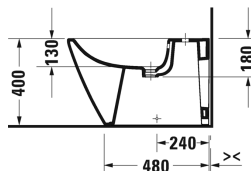

D-Neo Bidet floor standing # 2294100000

|< 370 mm >|

Bidet floor standing	Dimension	Weight	Order number
with overflow, with tap platform, fixings included			
Colors			
00 White Alpin			
Variant			
	370 x 650 mm	35.700 kilogram	2294100000
Sanitary ceramics with the special WonderGliss surface finish will remain clean and attractive-looking for a long time to come. When ordering WonderGliss please add a "1" as eleventh digit to the model number.			
Accessory			
Siphon for bidet with extended outlet pipe	1 1/4" mm	0.600 kilogram	005027

All drawings contain the necessary measurements which are subject to standard tolerances. They are stated in mm and are non-binding. Exact measurements, in particular for customised installation scenarios, can only be taken from the finished piece.