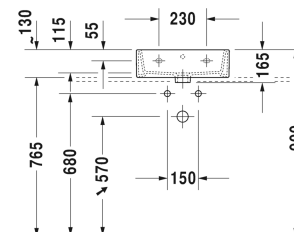

Handrinse basin, furniture handrinse basin # 0724450000 / 0724450060

| < 450 mm > |

Handrinse basin, furniture handrinse basin	Dimension	Weight	Order number
with overflow, with tap platform, underneath glazed, 450 mm			
Colors			
00 White Alpin			
Variant			
●	450 x 350 mm	11.600 kg	0724450000
⊗	450 x 350 mm	11.600 kg	0724450060
Infobox			
For vanity units the space saving siphon is recommended			
Sanitary ceramics with the special WonderGliss surface finish will remain clean and attractive-looking for a long time to come. When ordering WonderGliss please add a "1" as eleventh digit to the model number.			
Accessory			
Space saving waste	1 1/4" mm	0.400 kg	005076
Suitable products			
Vanity unit wall-mounted 1 door, for Vero Air # 072445, 434 x 341 mm	434 x 341 mm		LC6245 L/R
Vanity unit floor-standing 1 door, 1 glass shelf, for Vero Air # 072445, 434 x 341 mm	434 x 341 mm		LC6750 L/R
Vanity unit wall-mounted 1 door, for Vero Air # 072445, 434 x 339 mm	434 x 339 mm		BR4050 L/R
Vanity unit floor-standing 1 door, 1 glass shelf, for Vero Air # 072445, 434 x 339 mm	434 x 339 mm		BR4430 L/R
Vanity unit wall-mounted 1 door, for Vero Air # 072445, 434 x 340 mm	434 x 340 mm		XS4090 L/R
Vanity unit floor-standing 1 door, integrated base frame legs with height adjustment, for Vero Air # 072445, 434 x 340 mm	434 x 340 mm		XS4470 L/R