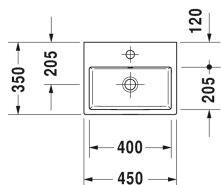

Handrinse basin, furniture handrinse basin # 0724450000 / 0724450060

| < 450 mm > |

Handrinse basin, furniture handrinse basin	Dimension	Weight	Order number
with overflow, with tap platform, underneath glazed, 450 mm			
Colors			
00 White Alpin			
Variant			
●	450 x 350 mm	11.600 kg	0724450000
⊗	450 x 350 mm	11.600 kg	0724450060
Infobox			
For vanity units the space saving siphon is recommended			
Sanitary ceramics with the special WonderGliss surface finish will remain clean and attractive-looking for a long time to come. When ordering WonderGliss please add a "1" as eleventh digit to the model number.			
Accessory			
Space saving waste	1 1/4" mm	0.400 kg	005076
Suitable products			
Vanity unit wall-mounted 1 door, for Vero Air # 072445, 434 x 341 mm	434 x 341 mm		LC6245 L/R
Vanity unit floor-standing 1 door, 1 glass shelf, for Vero Air # 072445, 434 x 341 mm	434 x 341 mm		LC6750 L/R
Vanity unit wall-mounted 1 door, for Vero Air # 072445, 434 x 339 mm	434 x 339 mm		BR4050 L/R
Vanity unit floor-standing 1 door, 1 glass shelf, for Vero Air # 072445, 434 x 339 mm	434 x 339 mm		BR4430 L/R
Vanity unit wall-mounted 1 door, for Vero Air # 072445, 434 x 340 mm	434 x 340 mm		XS4090 L/R
Vanity unit floor-standing 1 door, integrated base frame legs with height adjustment, for Vero Air # 072445, 434 x 340 mm	434 x 340 mm		XS4470 L/R