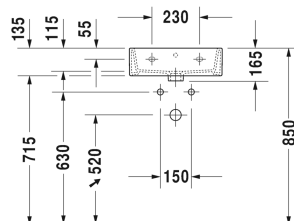

Handrinse basin, furniture handrinse basin # 0724450000 / 0724450060

| < 450 mm > |

Handrinse basin, furniture handrinse basin	Dimension	Weight	Order number
with overflow, with tap platform, underneath glazed, 450 mm			
Colors			
00 White Alpin			
Variant			
●	450 x 350 mm	11.600 kg	0724450000
⊗	450 x 350 mm	11.600 kg	0724450060
Infobox			
For vanity units the space saving siphon is recommended			
Sanitary ceramics with the special WonderGliss surface finish will remain clean and attractive-looking for a long time to come. When ordering WonderGliss please add a "1" as eleventh digit to the model number.			
Accessory			
Space saving waste	1 1/4" mm	0.400 kg	005076
Suitable products			
Vanity unit wall-mounted 1 door, for Vero Air # 072445, 434 x 341 mm	434 x 341 mm		LC6245 L/R
Vanity unit floor-standing 1 door, 1 glass shelf, for Vero Air # 072445, 434 x 341 mm	434 x 341 mm		LC6750 L/R
Vanity unit wall-mounted 1 door, for Vero Air # 072445, 434 x 339 mm	434 x 339 mm		BR4050 L/R
Vanity unit floor-standing 1 door, 1 glass shelf, for Vero Air # 072445, 434 x 339 mm	434 x 339 mm		BR4430 L/R
Vanity unit wall-mounted 1 door, for Vero Air # 072445, 434 x 340 mm	434 x 340 mm		XS4090 L/R
Vanity unit floor-standing 1 door, integrated base frame legs with height adjustment, for Vero Air # 072445, 434 x 340 mm	434 x 340 mm		XS4470 L/R