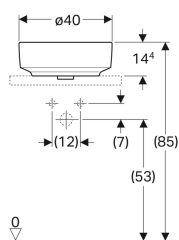

Application purposes

- For mounting on washtops

Characteristics

- Suitable for all VariForm bathroom furniture

- Round
- Easy to mount thanks to provided cut-out template
- Can be installed with a washbasin cabinet

Technical data

Product material

Fine fireclay

Scope of delivery

- Fastening material

- Template

Art. no.	Colour / surface	D	Tap hole	Overflow	H
500.768.01.2	white	40 cm	without	without	15.8 cm

Accessories

- Geberit waste outlet with free outlet and valve cover