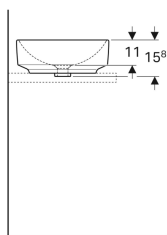

Application purposes

- For mounting on washtops

Characteristics

- Suitable for all VariForm bathroom furniture

- Round
- Easy to mount thanks to provided cut-out template
- Can be installed with a washbasin cabinet

Technical data

Product material

Fine fireclay

Scope of delivery

- Fastening material

- Template

Art. no.	Colour / surface	D	Tap hole	Overflow	H
500.768.01.2	white	40 cm	without	without	15.8 cm

Accessories

- Geberit waste outlet with free outlet and valve cover