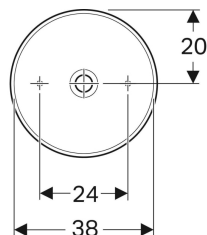

Application purposes

- For mounting on washtops

Characteristics

- Suitable for all VariForm bathroom furniture

- Round
- Easy to mount thanks to provided cut-out template
- Can be installed with a washbasin cabinet

Technical data

Product material

Fine fireclay

Scope of delivery

- Fastening material

- Template

Art. no.	Colour / surface	D	Tap hole	Overflow	H
500.768.01.2	white	40 cm	without	without	15.8 cm

Accessories

- Geberit waste outlet with free outlet and valve cover