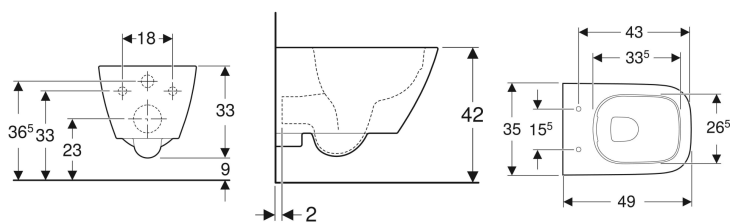

**Geberit Smyle Square wall-hung WC, washdown, small projection, shrouded, Rimfree**

Example image

**Application purposes**

- For concealed cisterns
- For pressure flushing valves

**Characteristics**

- Wall-hung
- Washdown WC
- Rimfree

- Easy fastening with Geberit WC wall fixing type EFF2
- Type 1, full flush volume 6 / 5 l, in accordance with EN 997
- Flushes with 4.5 l
- Shrouded
- Hidden fastening
- Small projection

**Technical data**

Product material | Vitreous china

**Scope of delivery**

- Fastening material

**To order additionally**

- WC seat

Art. no.	Colour / surface	B	H	T
500.379.01.1	white	35 cm	33 cm	49 cm

**Accessories**

- Geberit fastening material for wall-hung WCs and wall-hung bidets