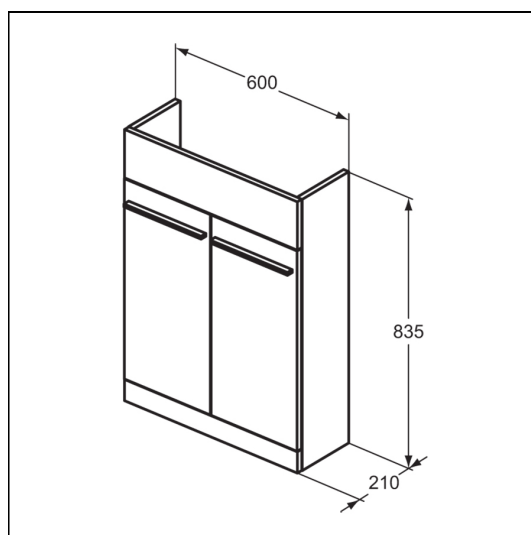

- **T5298** i.life 60cm compact semi-countertop washbasin unit with 2 doors
- **T5195** i.life S 50cm compact semi-countertop Washbasin, 1 taphole
- **EE230339** Space saving trap and waste pipe assembly for use with furniture basin units
- **T5325** i.life 27cm handle
- **T5300** i.life S 60cm compact worktop
- **BD246** Ceraplan single lever basin mixer, with click waste

OPTIONS

- **T5301** i.life S 120cm compact worktop

ILLUSTRATED PRODUCT DETAILS

Sizes

T5195 w:500 x d:360

Weights

T5195 10.64 KG

EE230339 0.10 KG

9

BD246 1.77 KG

Materials

T5298 Mixed Material

T5195 Fine Fireclay

EE230339 Plastic

9

T5325 Mixed Material

T5300 Mixed Material

BD246 Chrome Plated Brass

Finishes

T5298 Matt White (DU)

T5195 White (01)

EE230339 Neutral / No Finish (67)

T5325 Matt Black (XG)

T5300 Matt White (DU)

BD246 Chrome (AA)

Capacity

T5195 5.1 litres

Flow rates

BD246 5 Litres per minute @ 3 bar pressure

Designer

Palomba Serafini Associati

FINISH OPTIONS

(DU) Matt White	(NF) Matt Sandy Beige	(NG) Matt Quartz Grey
(NH) Matt Grieger	(NV) Matt Carbon Grey	(NW) Coffee Oak
(NX) Natural Oak	(XG) Matt Black	(YE) Brushed Chrome

Standards

EN 14749:2005

Special Notes

E: info@idealspec.co.uk | T: 0870 122 8822 | F: 0870 122 8282 | www.idealspec.co.uk

Ideal Standard (UK) Ltd. makes every effort to ensure that the information provided on its website is accurate. However, we cannot guarantee this, and accept no liability for any information or advice given via its website.

FEATURES