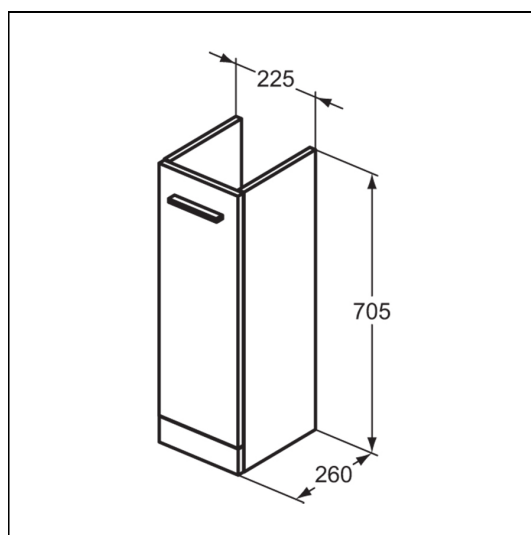

i.life A 23cm Pedestal Washbasin Unit

ILLUSTRATED

- **T5266** i.life A 23cm pedestal washbasin unit with 1 door (separate handles required)
- **E2461** i.life A 40cm handrinse basin, 1 taphole
- **E0157** Wall fixing set
- **BD208** Ceraplan single lever mini basin mixer
- **S8910** Trap 1¼" plastic bottle, 75mm seal, multi-purpose outlet
- **T5324** i.life 15cm handle

ILLUSTRATED PRODUCT DETAILS

Sizes

E2461 w:400 x d:360

Weights

E2461 10.60 KG

E0157 0.16 KG

BD208 1.40 KG

S8910 0.20 KG

Materials

T5266 Mixed Material

E2461 Vitreous China

E0157 Metal

BD208 Chrome Plated Brass

S8910 Plastic

T5324 Mixed Material

Finishes

T5266 Matt White (DU)

E2461 White (01)

E0157 Neutral / No Finish (67)

BD208 Chrome (AA)

S8910 Neutral / No Finish (67)

T5324 Silk Black (XG)

Flow rates

BD208 5 Litres per minute @ 3 bar pressure

Designer

Palomba Serafini Associati