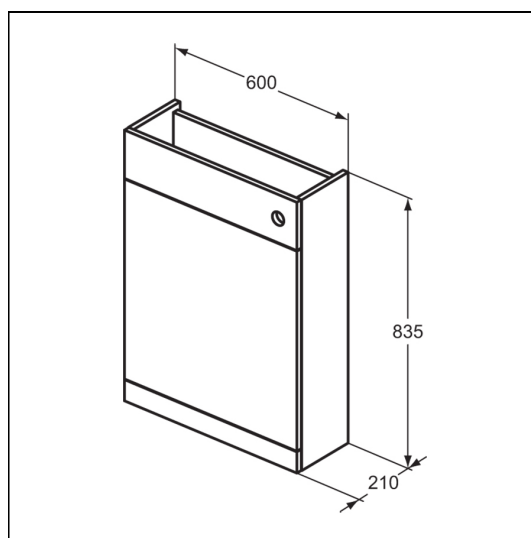

i.life S 60cm Compact Toilet Unit

ILLUSTRATED

- **T5216** i.life S 60cm compact toilet unit with adjustable cistern for 6/4 or 4/2.6 litre flush
- **T5197** i.life S compact back to wall wc bowl with horizontal outlet and rimls+ technology
- **T4737** i.life A & S toilet seat and cover, compact, slow close
- **T5300** i.life S 60cm compact worktop

OPTIONS

- **T5301** i.life S 120cm compact worktop
- **T4592** i.life S compact wall mounted wc bowl with horizontal outlet and rimls+ technology
- **T4736** i.life A & S toilet seat and cover, compact
- **E0060** Support frame with bolts for wall mounted toilet bowls

ILLUSTRATED PRODUCT DETAILS

Weights

T4737 1.80 KG

Materials

- **T5216** Mixed Material
- **T5197** Vitreous China
- **T4737** Mixed Material
- **T5300** Mixed Material

Finishes

- **T5216** Matt White (DU)
- **T5197** White (01)
- **T4737** White (01)
- **T5300** Matt White (DU)

Designer

Palomba Serafini Associati

FINISH OPTIONS

(DU) Matt White	(NF) Matt Sandy Beige	(NG) Matt Quartz Grey
(NH) Matt Griege	(NV) Matt Carbon Grey	(NW) Coffee Oak
(NX) Natural Oak		

Standards

EN 14749:2005

Special Notes

Furniture units should be installed in a bathroom with adequate ventilation. Mounting kit included. Always use appropriate fixings to suit the type of wall. Separate handle required

FEATURES