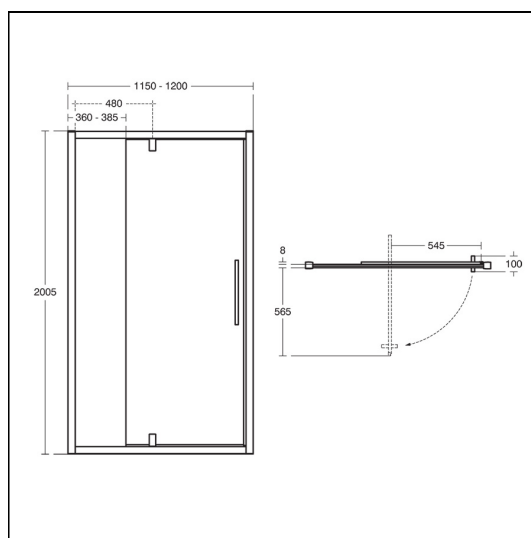

IS i.life 1200mm Pivot corner

ILLUSTRATED

T4965 IS i.life 1200mm pivot door with idealclean clear glass, bright silver finish

OPTIONS

T4914 IS i.life 760mm side panel with idealclean clear glass, bright silver finish

T4915 IS i.life 800mm side panel with idealclean clear glass, bright silver finish

T4916 IS i.life 900mm side panel with idealclean clear glass, bright silver finish

T4917 IS i.life 1000mm side panel with idealclean clear glass, bright silver finish