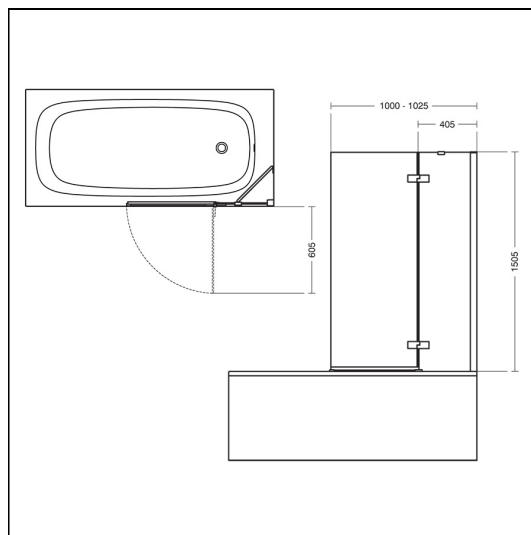

IS i.life 815 x 1000 2 Panel Bathscreen (400 + 600)

ILLUSTRATED

T4886 IS i.life 815 x 1000 2 panel bathscreen (400 + 600) with idealclean clear glass, bright silver finish wall profile, right hand

ILLUSTRATED PRODUCT DETAILS

Weights

T4886 35.00 KG

Finishes

T4886  Bright Silver (EO)

Materials

T4886 Toughened Safety Glass

Standards

EN 14428:2015