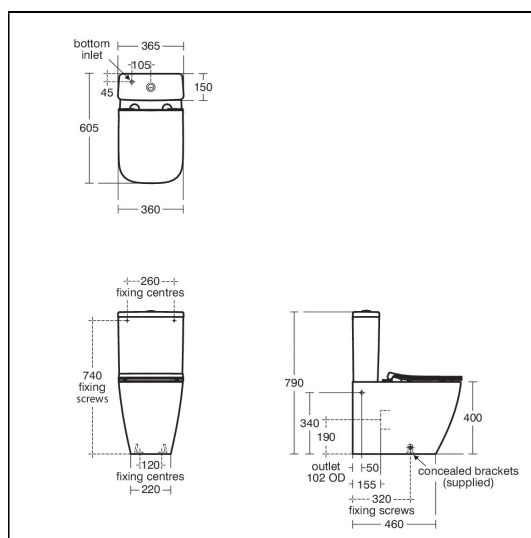

i.life S Compact Close Coupled Back To Wall WC Bowl

ILLUSTRATED

- T4597** i.life S compact close coupled back to wall wc bowl with horizontal outlet and rimls+ technology
- E2492** i.life A & S close coupled compact cistern 4/2.6 litre dual flush valve bottom supply and internal overflow
- T4737** i.life A & S toilet seat and cover, compact, slow close

OPTIONS

- E2491** i.life A & S close coupled compact cistern 6/4 litre dual flush valve bottom supply and internal overflow
- T4736** i.life A & S toilet seat and cover, compact
- T5328** Ideal Standard i.life A & S toilet seat and cover, compact, slim
- T5329** Ideal Standard i.life A & S toilet seat and cover, compact, slim, slow close
- S4300** Panekta outlet connector to convert horizontal outlet wcs to S or turned P trap
- S4305** Panekta outlet connector to convert horizontal outlet wcs to P trap

ILLUSTRATED PRODUCT DETAILS

Weights

T4737 1.80 KG

Materials

- T4597** Vitreous China
- E2492** Vitreous China
- T4737** Mixed Material

Finishes

- T4597** White (01)
- E2492** White (01)
- T4737** White (01)

Capacity

E2492 4.0 litres

Designer

Palomba Serafini Associati

Standards

WC bowl to BS EN 997 and BS EN 33

Special Notes

WC screwed to floor using concealed brackets (supplied) and cistern screwed to wall.