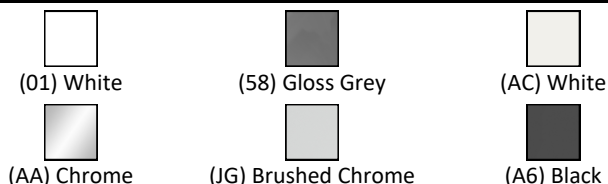

Ideal Standard i.life B Back to Wall WC Bowl

ILLUSTRATED

- **E2608** Ideal Standard i.life B back to wall wc bowl with horizontal outlet and rims+ technology
- **R0428** ProSys 150 depth WC cistern, mechanical, front or top actuation CL2, Furniture Height (820mm)
- **T4683** i.life B toilet seat and cover, slow close
- **R0123** Oleas M3 mechanical dual flushplate Ideal Standard - chrome

OPTIONS

- **S3643** Conceala 2 4.5/3 or 4/2.6 litre cistern, dual flush valve, side supply, internal overflow, alternative height plastic flushbends, no flushplate/button
- **E2125** Conceala 2 concealed cistern universal height, side inlet cistern - pneumatic dual flush valve - no flushplate - 6/4 litre flush
- **T4682** i.life B toilet seat and cover
- **T5002** i.life B toilet seat and cover, slim
- **T5003** Ideal Standard i.life B toilet seat and cover, slim, slow close
- **S4399** Contemporary flush plate dual flush for Conceala 2 cisterns
- **S4300** Panekta outlet connector to convert horizontal outlet wcs to S or turned P trap
- **S4305** Panekta outlet connector to convert horizontal outlet wcs to P trap

ILLUSTRATED PRODUCT DETAILS

Weights

- **R0428** 2.96 KG
- **R0123** 0.34 KG

Materials

- **R0428** Mixed Material
- **R0123** Mixed Material

Finishes

- **E2608** ☐ White (01)
- **R0428** ☐ Neutral / No Finish (67)
- **T4683** ☐ White (01)
- **R0123** ☐ White (AC)

Designer

Palomba Serafini Associati

FINISH OPTIONS

Standards

WC bowl to BS EN 997 & BS EN 33

Special Notes