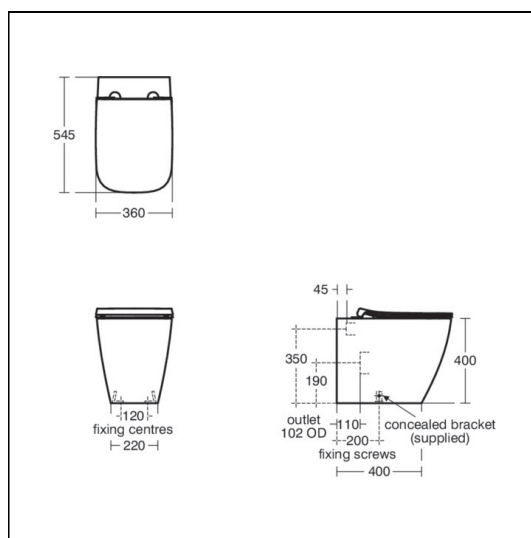

ACCREDITATIONS

S3643(67)

Unified Water Label **3.0** Average Flushing Volume (Litres)

E2125(67)

Unified Water Label **6.0** Litres