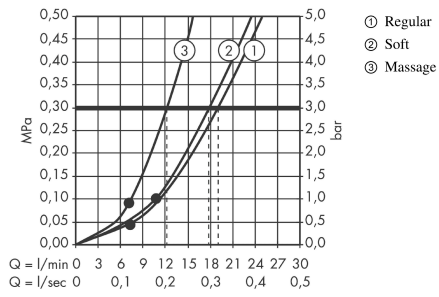

Clubmaster

Overhead shower 85 3jet with shower arm

Finish: **Chrome** Article Number: **27475000**

Description

product features

- consists of: overhead shower, shower arm
- shower head size: 93 mm
- spray type: Soft spray, normal spray, Massage spray
- projection 165 mm
- ball-joint: overhead shower angle adjustable
- material spray disc: plastic
- spray disc surface: grey
- shower arm length 165 mm
- maximum flow rate at 3 bar: 19 l/min
- flow rate soft spray (at 3 bar): 17 l/min
- flow rate normal spray (at 3 bar): 19 l/min
- flow rate massage spray (at 3 bar): 12 l/min
- minimum flow pressure: 2 bar
- installation: wall
- connection thread G 1/2
- connection dimension: DN15
- suitable for continuous flow water heaters

Technology

Certificates / Sustainability

Product image

Scale drawing

Clubmaster
Overhead shower 85 3jet with shower arm
 Finish: **Chrome** Article Number: **27475000**

Flowchart

The consumption was measured in combination with the appropriate fittings (thermostat/mixer/in-wall valve) to reflect actual application in practice.