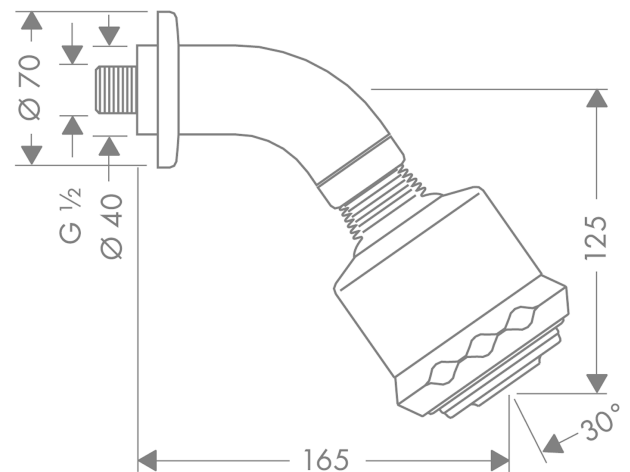

Clubmaster

Overhead shower 85 3jet with shower arm

Finish: **Chrome** Article Number: **27475000**

Description

product features

- consists of: overhead shower, shower arm
- shower head size: 93 mm
- spray type: Soft spray, normal spray, Massage spray
- projection 165 mm
- ball-joint: overhead shower angle adjustable
- material spray disc: plastic
- spray disc surface: grey
- shower arm length 165 mm
- maximum flow rate at 3 bar: 19 l/min
- flow rate soft spray (at 3 bar): 17 l/min
- flow rate normal spray (at 3 bar): 19 l/min
- flow rate massage spray (at 3 bar): 12 l/min
- minimum flow pressure: 2 bar
- installation: wall
- connection thread G 1/2
- connection dimension: DN15
- suitable for continuous flow water heaters

Technology

Certificates / Sustainability

Product image

Scale drawing

Clubmaster
Overhead shower 85 3jet with shower arm
 Finish: **Chrome** Article Number: **27475000**

Flowchart

The consumption was measured in combination with the appropriate fittings (thermostat/mixer/in-wall valve) to reflect actual application in practice.

Clubmaster
Overhead shower 85 3jet with shower arm
 Finish: **Chrome** Article Number: **27475000**

Exploded Drawing

Year of production: >07/97

Clubmaster

Overhead shower 85 3jet with shower arm

Finish: **Chrome** Article Number: **27475000**

Spare part list

Year of production: >07/97

Pos.	Description	Article Number	PC	PU
1	shower arm	27438000	99	1
2	flat seal	97674000	1	1
3	head shower	28496000	99	1