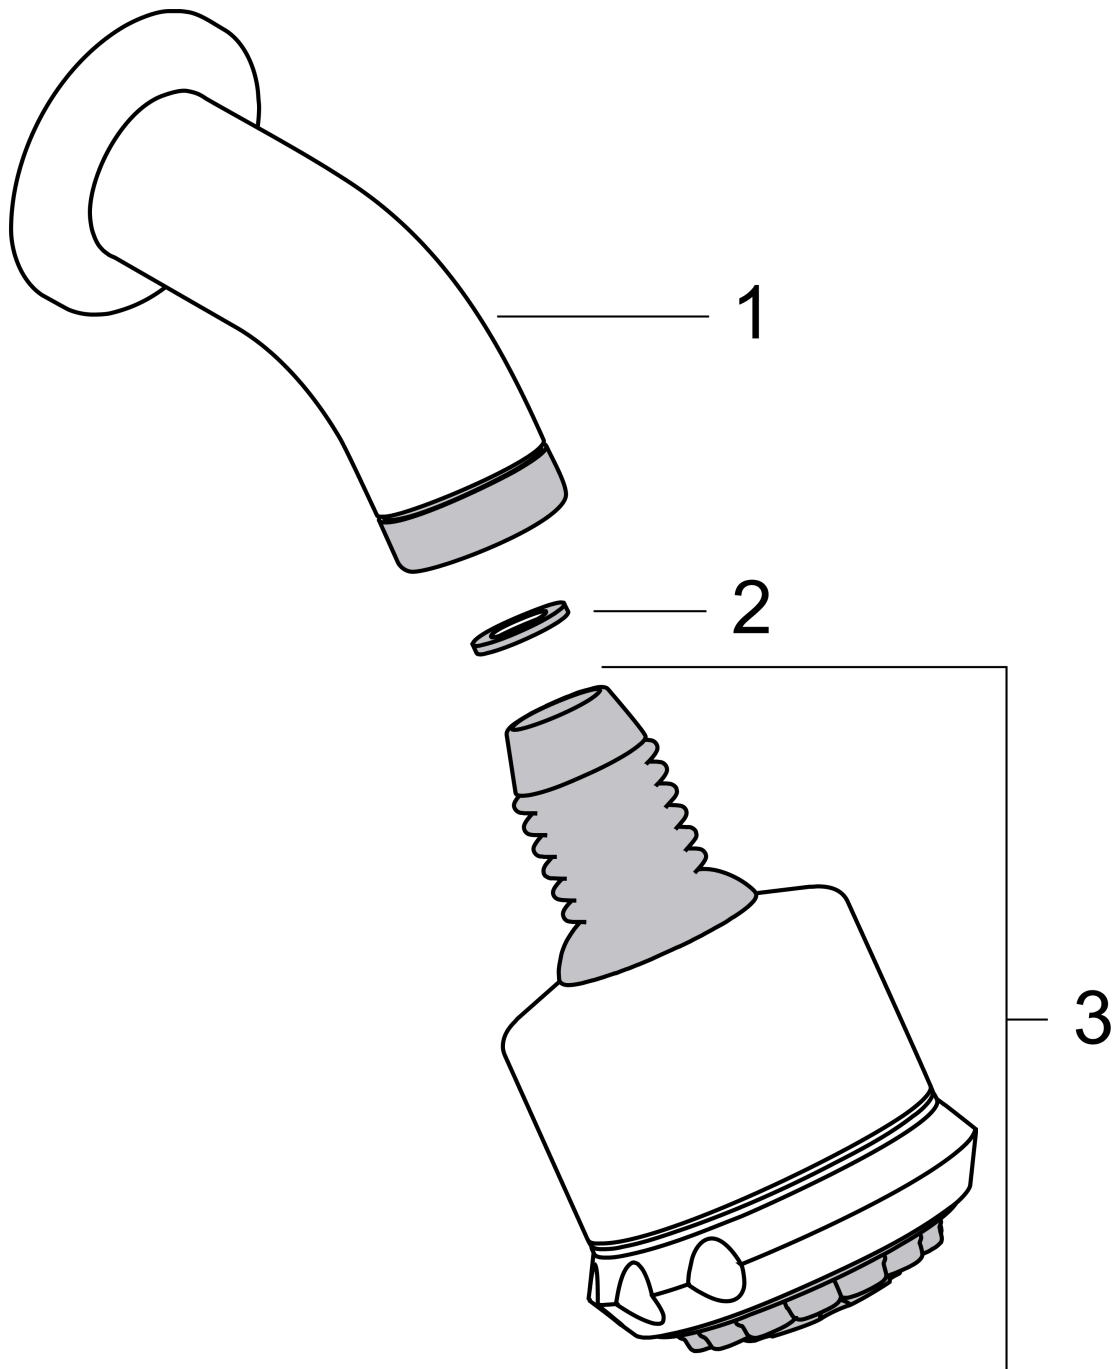

Clubmaster

Overhead shower 85 3jet with shower arm

Finish: **Chrome** Article Number: **27475000**

Description

product features

- consists of: overhead shower, shower arm
- shower head size: 93 mm
- spray type: Soft spray, normal spray, Massage spray
- projection 165 mm
- ball-joint: overhead shower angle adjustable
- material spray disc: plastic
- spray disc surface: grey
- shower arm length 165 mm
- maximum flow rate at 3 bar: 19 l/min
- flow rate soft spray (at 3 bar): 17 l/min
- flow rate normal spray (at 3 bar): 19 l/min
- flow rate massage spray (at 3 bar): 12 l/min
- minimum flow pressure: 2 bar
- installation: wall
- connection thread G 1/2
- connection dimension: DN15
- suitable for continuous flow water heaters

Technology

Certificates / Sustainability

Product image

Scale drawing

Clubmaster
Overhead shower 85 3jet with shower arm
 Finish: **Chrome** Article Number: **27475000**

Flowchart

The consumption was measured in combination with the appropriate fittings (thermostat/mixer/in-wall valve) to reflect actual application in practice.

Clubmaster
Overhead shower 85 3jet with shower arm
 Finish: **Chrome** Article Number: **27475000**

Exploded Drawing

Year of production: >07/97

Clubmaster

Overhead shower 85 3jet with shower arm

Finish: **Chrome** Article Number: **27475000**

Spare part list

Year of production: >07/97

Pos.	Description	Article Number	PC	PU
1	shower arm	27438000	99	1
2	flat seal	97674000	1	1
3	head shower	28496000	99	1