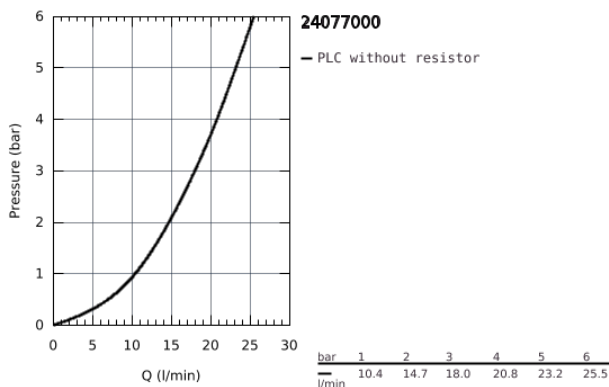

## 24 077 000 GROHTHERM THERMOSTATIC BATH TUB MIXER FOR 2 OUTLETS WITH INTEGRATED SHUT OFF/DIVERTER VALVE

### PRODUCT DESCRIPTION

- Colour: Chrome
- set for final installation for
- GROHE Rapido SmartBox 35 600/35 604
- GROHE TurboStat compact cartridge with wax thermoelement
- GROHE Long-Life finish
- wall escutcheon with GROHE FastFixation (covered escutcheon- and shaft sealing, covered fixing)
- metal escutcheon, retroactively 6° adjustable
- printed hand shower and bath filler symbol
- GROHE SafeStop safety button at 38°C ( calibration required )
- GROHE SafeStop Plus optional temperature limiter at 43°C or 46°C included
- GROHE AquaDimmer, integrated shut off/diverter valve
- flow performance: outlet B = 27 l/min outlet C = 30 l/min
- without roughing-in-set