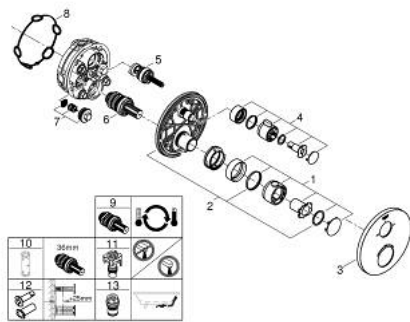

### PRODUCT DESCRIPTION

- Colour: Chrome
- set for final installation for
- GROHE Rapido SmartBox 35 600/35 604
- GROHE TurboStat compact cartridge with wax thermoelement
- GROHE Long-Life finish
- wall escutcheon with GROHE FastFixation (covered escutcheon- and shaft sealing, covered fixing)
- metal escutcheon, retroactively 6° adjustable
- printed hand shower and bath filler symbol
- GROHE SafeStop safety button at 38°C ( calibration required )
- GROHE SafeStop Plus optional temperature limiter at 43°C or 46°C included
- GROHE AquaDimmer, integrated shut off/diverter valve
- flow performance: outlet B = 27 l/min outlet C = 30 l/min
- without roughing-in-set

## 24 077 000 GROHTHERM THERMOSTATIC BATH TUB MIXER FOR 2 OUTLETS WITH INTEGRATED SHUT OFF/DIVERTER VALVE

### SPARE PARTS, July 2017 – now

- 1: Temperature control handle (Spare part-nr. 49082000)
  - 2: Mounting plate (Spare part-nr. 49080000)
  - 3: Escutcheon (Spare part-nr. 49075000)
  - 4: Handle for shut-off valve (Spare part-nr. 49081000)
  - 5: Aquadimmer (Spare part-nr. 49084000)
  - 6: Thermostatic compact cartridge 3/4" (Spare part-nr. 49028000)
  - 7: Non-return valve (Spare part-nr. 49085000)
  - 8: Sealing washer (Spare part-nr. 48360000)
  - 9: GROHE TurboStat cartridge 3/4" (Spare part-nr. 49003000)\*
  - 10: Socket Spanner (Spare part-nr. 49059000)\*
  - 11: Service stops (Spare part-nr. 1405300M)\*
  - 12: Universal extension set 2-handle thermostats, 25 mm (Spare part-nr. 14058000)\*
  - 13: Backflow protection combination (DIN-EN1717) (Spare part-nr. 14055000)\*
- \* Optional accessories