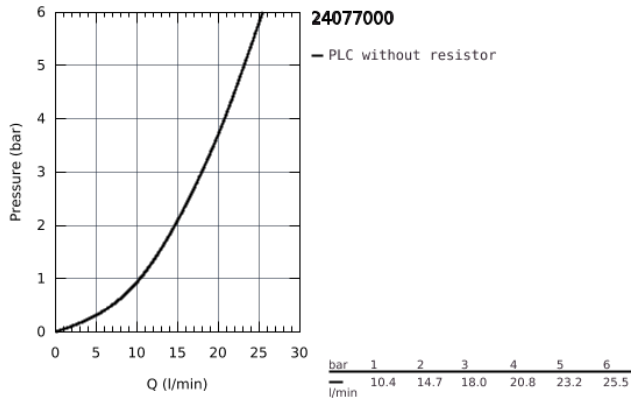

24 077 000 GROHTHERM THERMOSTATIC BATH TUB MIXER FOR 2 OUTLETS WITH INTEGRATED SHUT OFF/DIVERTER VALVE