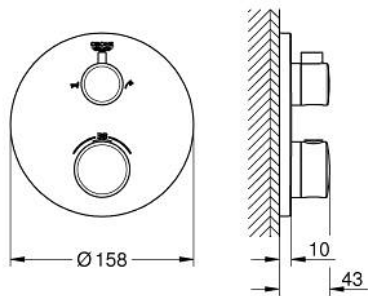

## 24 077 000 GROHTHERM THERMOSTATIC BATH TUB MIXER FOR 2 OUTLETS WITH INTEGRATED SHUT OFF/DIVERTER VALVE

### PRODUCT DESCRIPTION

- Colour: Chrome
- set for final installation for
- GROHE Rapido SmartBox 35 600/35 604
- GROHE TurboStat compact cartridge with wax thermoelement
- GROHE Long-Life finish
- wall escutcheon with GROHE FastFixation (covered escutcheon- and shaft sealing, covered fixing)
- metal escutcheon, retroactively 6° adjustable
- printed hand shower and bath filler symbol
- GROHE SafeStop safety button at 38°C ( calibration required )
- GROHE SafeStop Plus optional temperature limiter at 43°C or 46°C included
- GROHE AquaDimmer, integrated shut off/diverter valve
- flow performance: outlet B = 27 l/min outlet C = 30 l/min
- without roughing-in-set

### SPARE PARTS, July 2017 – now

- 1: Temperature control handle (Spare part-nr. 49082000)
  - 2: Mounting plate (Spare part-nr. 49080000)
  - 3: Escutcheon (Spare part-nr. 49075000)
  - 4: Handle for shut-off valve (Spare part-nr. 49081000)
  - 5: Aquadimmer (Spare part-nr. 49084000)
  - 6: Thermostatic compact cartridge 3/4" (Spare part-nr. 49028000)
  - 7: Non-return valve (Spare part-nr. 49085000)
  - 8: Sealing washer (Spare part-nr. 48360000)
  - 9: GROHE TurboStat cartridge 3/4" (Spare part-nr. 49003000)\*
  - 10: Socket Spanner (Spare part-nr. 49059000)\*
  - 11: Service stops (Spare part-nr. 1405300M)\*
  - 12: Universal extension set 2-handle thermostats, 25 mm (Spare part-nr. 14058000)\*
  - 13: Backflow protection combination (DIN-EN1717) (Spare part-nr. 14055000)\*
- \* Optional accessories