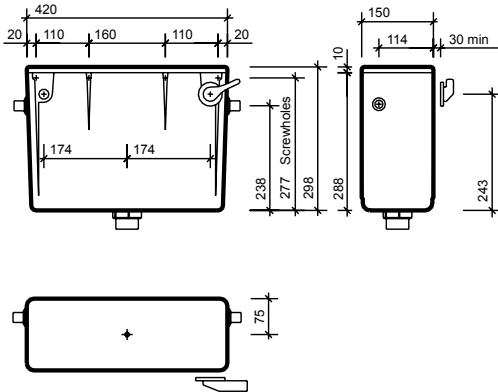

For duct wall thickness
 up to 340mm **CF3017CP**

applications

For use with WC's (except close coupled)
 and slop hoppers.

material

Plastics

fixings

Screw to wall (screws not supplied).

note

Supplied with lever for duct wall thickness
 up to 114mm.

The 4 litre product is convertible to 6 litres
 (post installation), if variations in drainage systems
 necessitate increasing the flush volume to
 ensure efficient drain line carry.

All measurements shown are in millimetres.
 Drawing sizes are not to scale.

Hotels

Healthcare

Education

Commercial

Residential

Less Able

Twyford