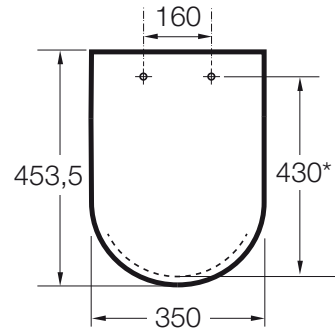

THE GAP

SQUARE - Soft-closing toilet seat and cover

TECHNICAL DRAWINGS

FEATURES

Long Description: ASIENTO AMORTIGUADO THE GAP

Publication Status

Shape: Square

Suitable for: WC

Soft close system

COMPATIBLE WITH

Vitreous china close-coupled WC with horizontal outlet

342477..0

Vitreous china close-coupled Rimless WC with dual outlet

342479..0

SQUARE - Comfort height back to wall vitreous china close-coupled WC with dual outlet