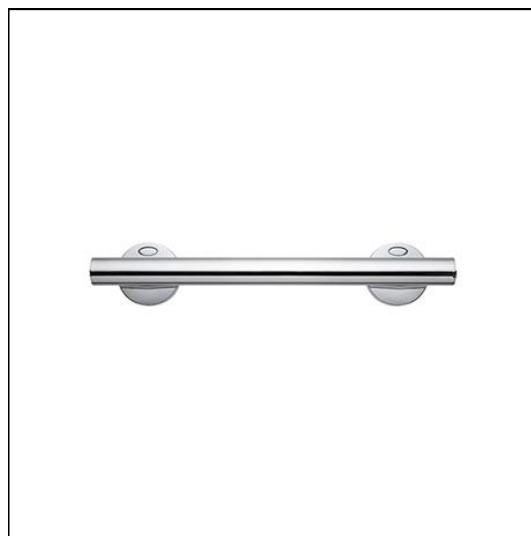

Contour 21 Contemporary Grab Rail 45cm Long

ILLUSTRATED

S0831 Contour 21 Contemporary grab rail 45cm long

ILLUSTRATED PRODUCT DETAILS

Weights

S0831 3.20 KG

Finishes

S0831 Chrome (AA)

Materials

S0831 Aluminium

FINISH OPTIONS

(AA) Chrome

(MY) Stainless Steel finish

FEATURES