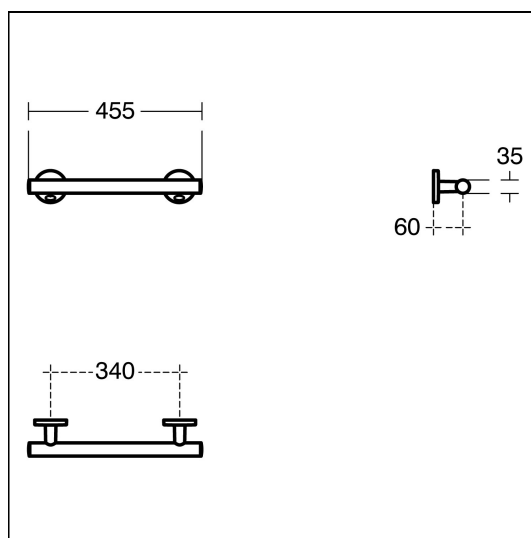

Contour 21 Contemporary Grab Rail 45cm Long

ILLUSTRATED

S0831 Contour 21 Contemporary grab rail 45cm long

ILLUSTRATED PRODUCT DETAILS

Weights

S0831 3.20 KG

Finishes

S0831 Chrome (AA)

Materials

S0831 Aluminium

FINISH OPTIONS

(AA) Chrome

(MY) Stainless Steel finish

FEATURES