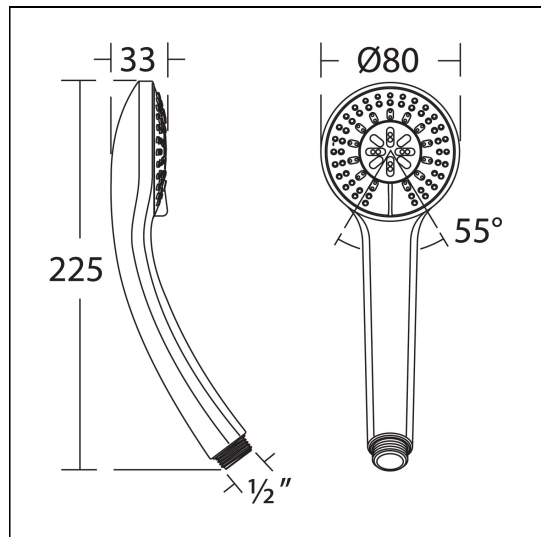

## ILLUSTRATED

**B9401** Idealrain S3 80mm handspray

### ILLUSTRATED PRODUCT DETAILS

**Weights**

**B9401** 0.32 KG

**Finishes**

**B9401**  Chrome (AA)

**Materials**

**B9401** Chrome Plated

**Special Notes**

Regulated flow rate 8 litres per minute. Unregulated flow rate between 5.3 litres per minute and 7 litres per minute @ 0.1 bar.