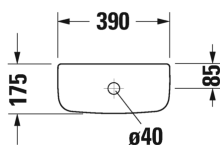

Cistern # 0927150004

| < 385 mm > |

Cistern	Dimension	Weight	Order number
for bottom left supply			
Colors			
00 White Alpin			
Variant			
UK- Version, with Dual Flush mechanism, chrome	385 x 170 mm	12.400 kg	0927150004
Suitable products			
Toilet close-coupled washdown model, (without cistern), fixings included, horizontal outlet, UWL class 2, 355 x 650 mm	355 x 650 mm		211109

All drawings contain the necessary measurements which are subject to standard tolerances. They are stated in mm and are non-binding. Exact measurements, in particular for customised installation scenarios, can only be taken from the finished piece.