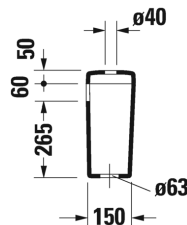

Cistern # 0927150004

| < 385 mm > |

Cistern	Dimension	Weight	Order number
for bottom left supply			
Colors			
00 White Alpin			
Variant			
UK- Version, with Dual Flush mechanism, chrome	385 x 170 mm	12.400 kg	0927150004
Suitable products			
Toilet close-coupled washdown model, (without cistern), fixings included, horizontal outlet, UWL class 2, 355 x 650 mm	355 x 650 mm		211109

All drawings contain the necessary measurements which are subject to standard tolerances. They are stated in mm and are non-binding. Exact measurements, in particular for customised installation scenarios, can only be taken from the finished piece.