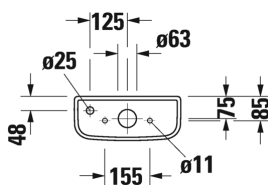

Cistern # 0927150004

| < 385 mm > |

Cistern	Dimension	Weight	Order number
for bottom left supply			
Colors			
00 White Alpin			
Variant			
UK- Version, with Dual Flush mechanism, chrome	385 x 170 mm	12.400 kg	0927150004
Suitable products			
Toilet close-coupled washdown model, (without cistern), fixings included, horizontal outlet, UWL class 2, 355 x 650 mm	355 x 650 mm		211109

All drawings contain the necessary measurements which are subject to standard tolerances. They are stated in mm and are non-binding. Exact measurements, in particular for customised installation scenarios, can only be taken from the finished piece.