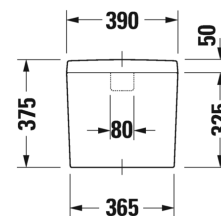

Cistern # 0927150004

| < 385 mm > |

Cistern	Dimension	Weight	Order number
for bottom left supply			
Colors			
00 White Alpin			
Variant			
UK- Version, with Dual Flush mechanism, chrome	385 x 170 mm	12.400 kg	0927150004
Suitable products			
Toilet close-coupled washdown model, (without cistern), fixings included, horizontal outlet, UWL class 2, 355 x 650 mm	355 x 650 mm		211109

All drawings contain the necessary measurements which are subject to standard tolerances. They are stated in mm and are non-binding. Exact measurements, in particular for customised installation scenarios, can only be taken from the finished piece.