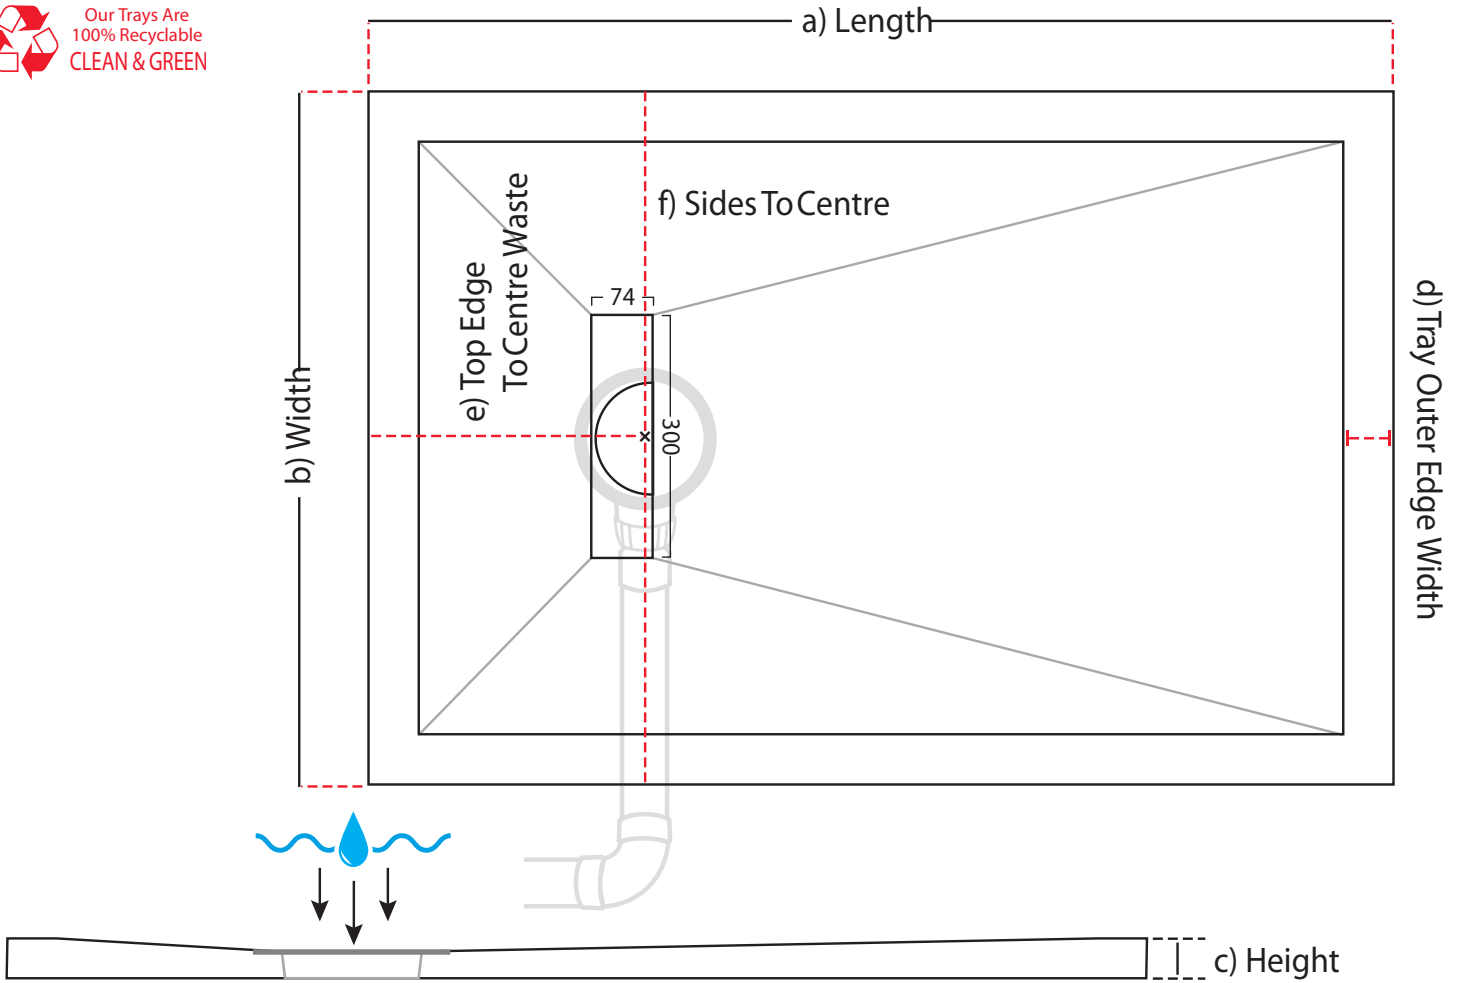

25mm - RECTANGLE ULTRA LOW PROFILE

ALL WASTE HOLE POSITIONS ARE CENTRE POINT OF THE SHOWER TRAY

25mm LINEAR - RECTANGLE ULTRA LOW PROFILE

All measurements are in millimetres (mm)

a - Length (actual size mm)	b - Width (actual size mm)	c - Height Tray heights vary (mm)	d - Outer Edge (mm)	e - Top Waste Centre (mm)	f - Side Waste Centre (mm)	Weight (kg)
1000 998	800 798	24-27	60	210	400	35