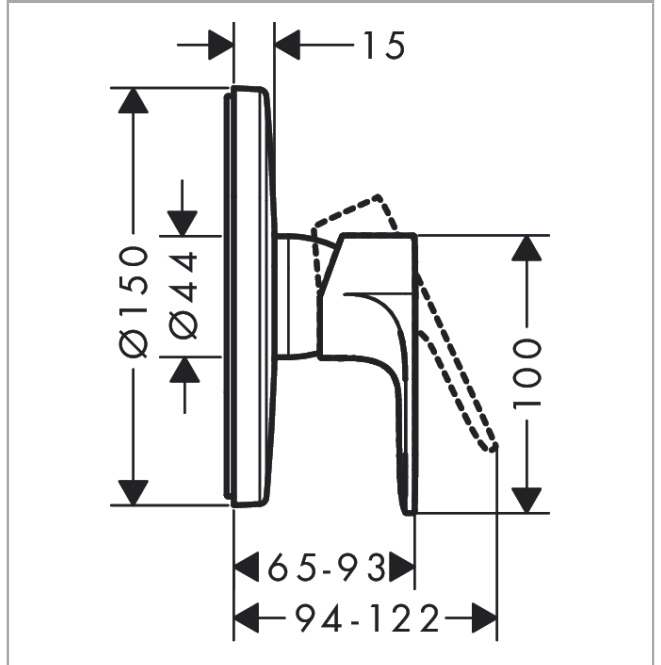

Rebris E

Single lever shower mixer for concealed installation for iBox universal

Finish: **Chrome** Article Number: **72668000**

Description

product features

- 1 function
- maximum flow rate at 3 bar: 23,4 l/min
- ceramic cartridge
- temperature limitation adjustable
- min. operating pressure: 1 bar
- max. operating pressure: 10 bar
- connection type: basic set

Product image

Scale drawing

Flowchart

Rebris E
Single lever shower mixer for concealed installation for iBox universal
 Finish: **Chrome** Article Number: **72668000**

Exploded Drawing

Year of production: >06/22

Rebris E

Single lever shower mixer for concealed installation for iBox universal

Finish: **Chrome** Article Number: **72668000**

Spare part list

Year of production: >06/22

Pos.	Description	Article Number	PC	PU
1	handle	94655000	10	1
2	screw cover	96338000	1	1
3	escutcheon Ø 150 mm	98792000	11	1
4	O-ring 43x3	98418000	1	1
5	sleeve	98790000	8	1
6	holder for escutcheon	98793000	9	1
7	set of fixing screws	96454000	3	1
8	nut	98796000	9	1
9	O-ring 30x1,5	98433000	1	1
10	O-ring 39x1,5	98400000	1	1
11	cartridge, assy	92730000	11	1
12	locking screw for handle	95140000	2	1
13	seal	95008000	3	1
14	hexagon socket screw M5x35	95209000	1	1
15	O-ring 16x2	98133000	1	1
16	noise reduction	94073000	7	1
17	extension 25 mm	13595000	99	1
18	extension 22 mm (Ø 150 mm)	13597000	99	1
a	concealed item	01800180	99	1