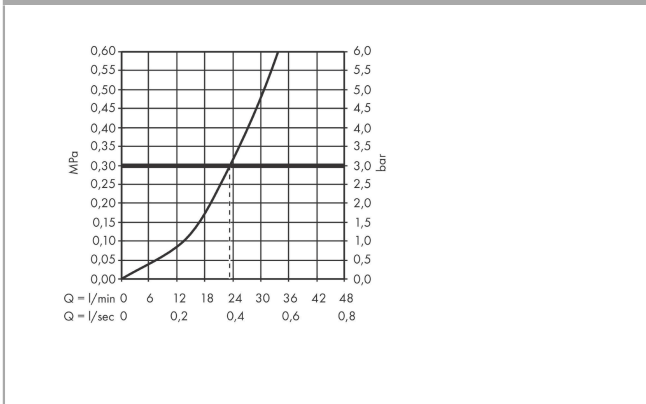

Rebris E

Single lever shower mixer for concealed installation for iBox universal

Finish: **Chrome** Article Number: **72668000**

Description

product features

- 1 function
- maximum flow rate at 3 bar: 23,4 l/min
- ceramic cartridge
- temperature limitation adjustable
- min. operating pressure: 1 bar
- max. operating pressure: 10 bar
- connection type: basic set

Product image

Scale drawing

Flowchart

Rebris E
Single lever shower mixer for concealed installation for iBox universal
 Finish: **Chrome** Article Number: **72668000**

Exploded Drawing

Year of production: >06/22