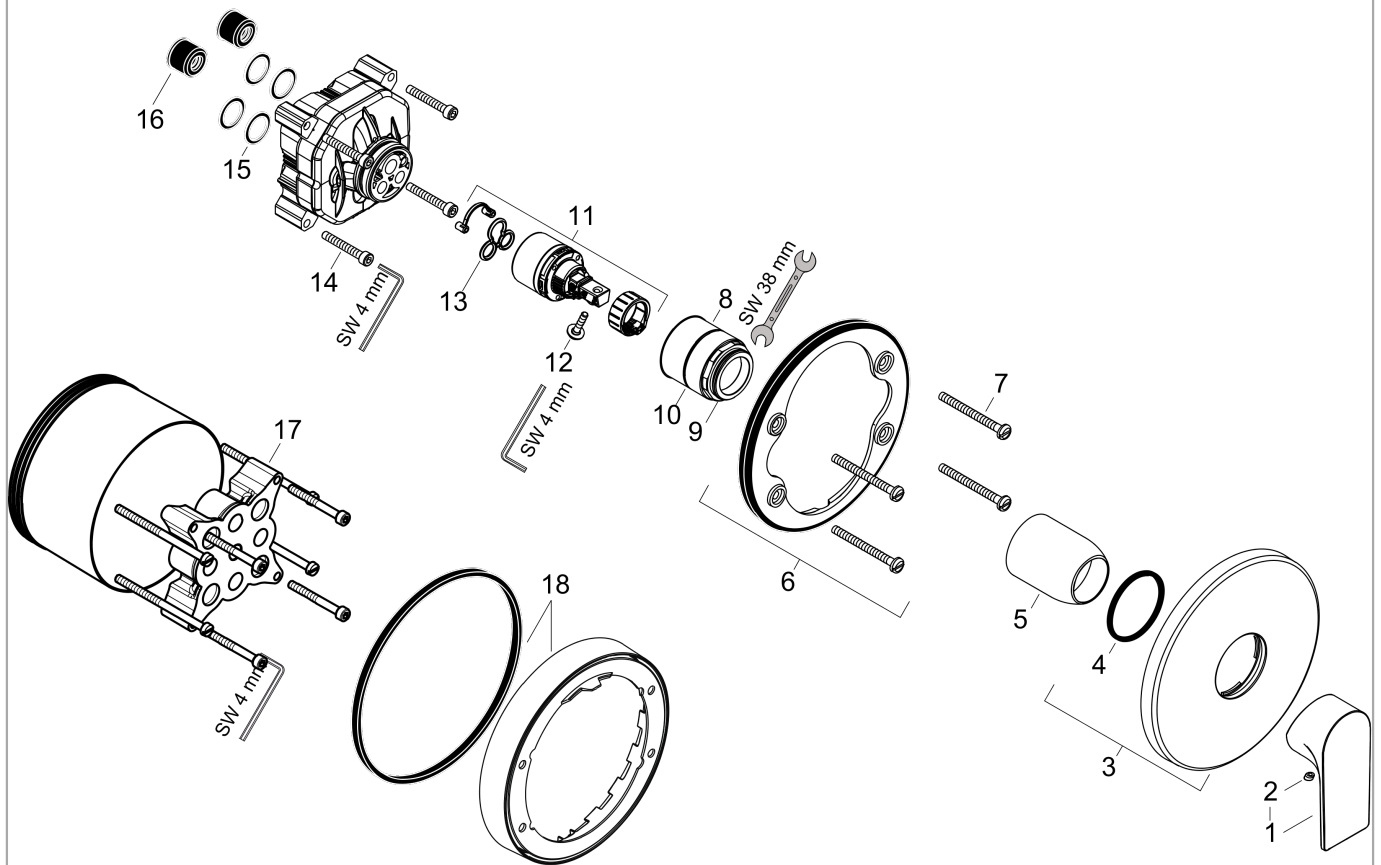

Rebris E

Single lever shower mixer for concealed installation for iBox universal

Finish: **Chrome** Article Number: **72668000**

Description

product features

- 1 function
- maximum flow rate at 3 bar: 23,4 l/min
- ceramic cartridge
- temperature limitation adjustable
- min. operating pressure: 1 bar
- max. operating pressure: 10 bar
- connection type: basic set

Product image

Scale drawing

Flowchart

Rebris E
Single lever shower mixer for concealed installation for iBox universal
 Finish: **Chrome** Article Number: **72668000**

Exploded Drawing

Year of production: >06/22

Rebris E

Single lever shower mixer for concealed installation for iBox universal

Finish: **Chrome** Article Number: **72668000**

Spare part list

Year of production: >06/22

Pos.	Description	Article Number	PC	PU
1	handle	94655000	10	1
2	screw cover	96338000	1	1
3	escutcheon Ø 150 mm	98792000	11	1
4	O-ring 43x3	98418000	1	1
5	sleeve	98790000	8	1
6	holder for escutcheon	98793000	9	1
7	set of fixing screws	96454000	3	1
8	nut	98796000	9	1
9	O-ring 30x1,5	98433000	1	1
10	O-ring 39x1,5	98400000	1	1
11	cartridge, assy	92730000	11	1
12	locking screw for handle	95140000	2	1
13	seal	95008000	3	1
14	hexagon socket screw M5x35	95209000	1	1
15	O-ring 16x2	98133000	1	1
16	noise reduction	94073000	7	1
17	extension 25 mm	13595000	99	1
18	extension 22 mm (Ø 150 mm)	13597000	99	1
a	concealed item	01800180	99	1