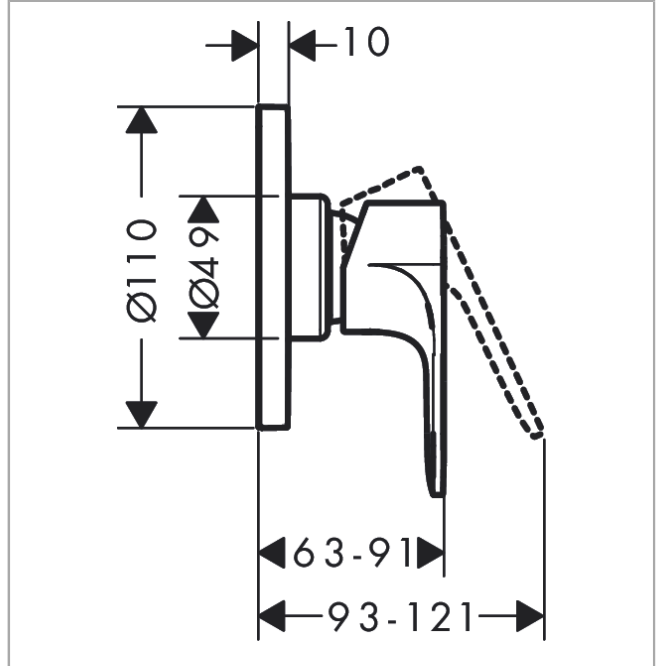

Rebris E
Single lever shower mixer for concealed installation
 Finish: **Chrome** Article Number: **72659000**

Description

product features

- 1 function
- maximum flow rate at 3 bar: 28,7 l/min
- min. operating pressure: 1 bar
- max. operating pressure: 10 bar
- connection type: basic set

Product image

Scale drawing

Flowchart