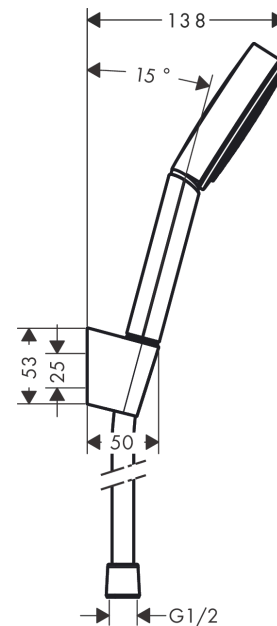

Pulsify S

Shower holder set 105 1jet with shower hose 125 cm

Finish: **Chrome** Article Number: **24301000**

Description

product features

- consists of: hand shower, shower holder, shower hose
- shower head size: 105 mm
- integrated support function
- spray type: PowderRain
- maximum flow rate at 3 bar: 13,5 l/min
- minimum flow pressure: 1 bar
- operating pressure: min. 1 bar/max. 6 bar
- pivot connector prevents hose from tangling
- wall supports made of plastic
- rinseable sieve insert

Technology

Product image

Scale drawing

Flowchart