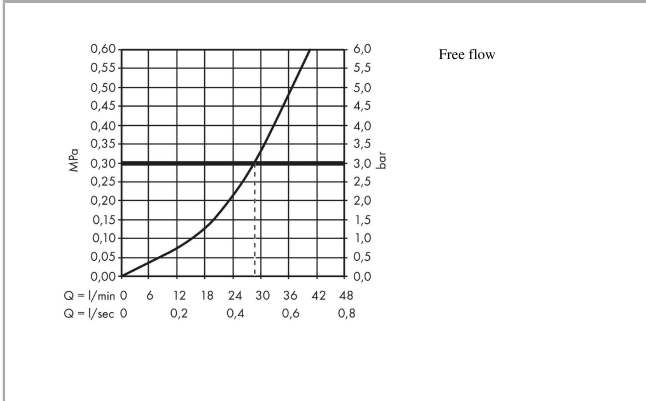

**Rebris E**  
**Single lever shower mixer set for concealed installation**  
 Finish: **Chrome** Article Number: **72658000**

**Description**

**product features**

- consists of: single lever shower mixer, basic set
- 1 function
- maximum flow rate at 3 bar: 28,7 l/min
- ceramic cartridge
- temperature limitation adjustable
- min. operating pressure: 1 bar
- max. operating pressure: 10 bar
- connection type: basic set

**Product image**

**Scale drawing**

**Flowchart**

**Rebris E**  
**Single lever shower mixer set for concealed installation**  
 Finish: **Chrome** Article Number: **72658000**

**Exploded Drawing**

Year of production: >04/22