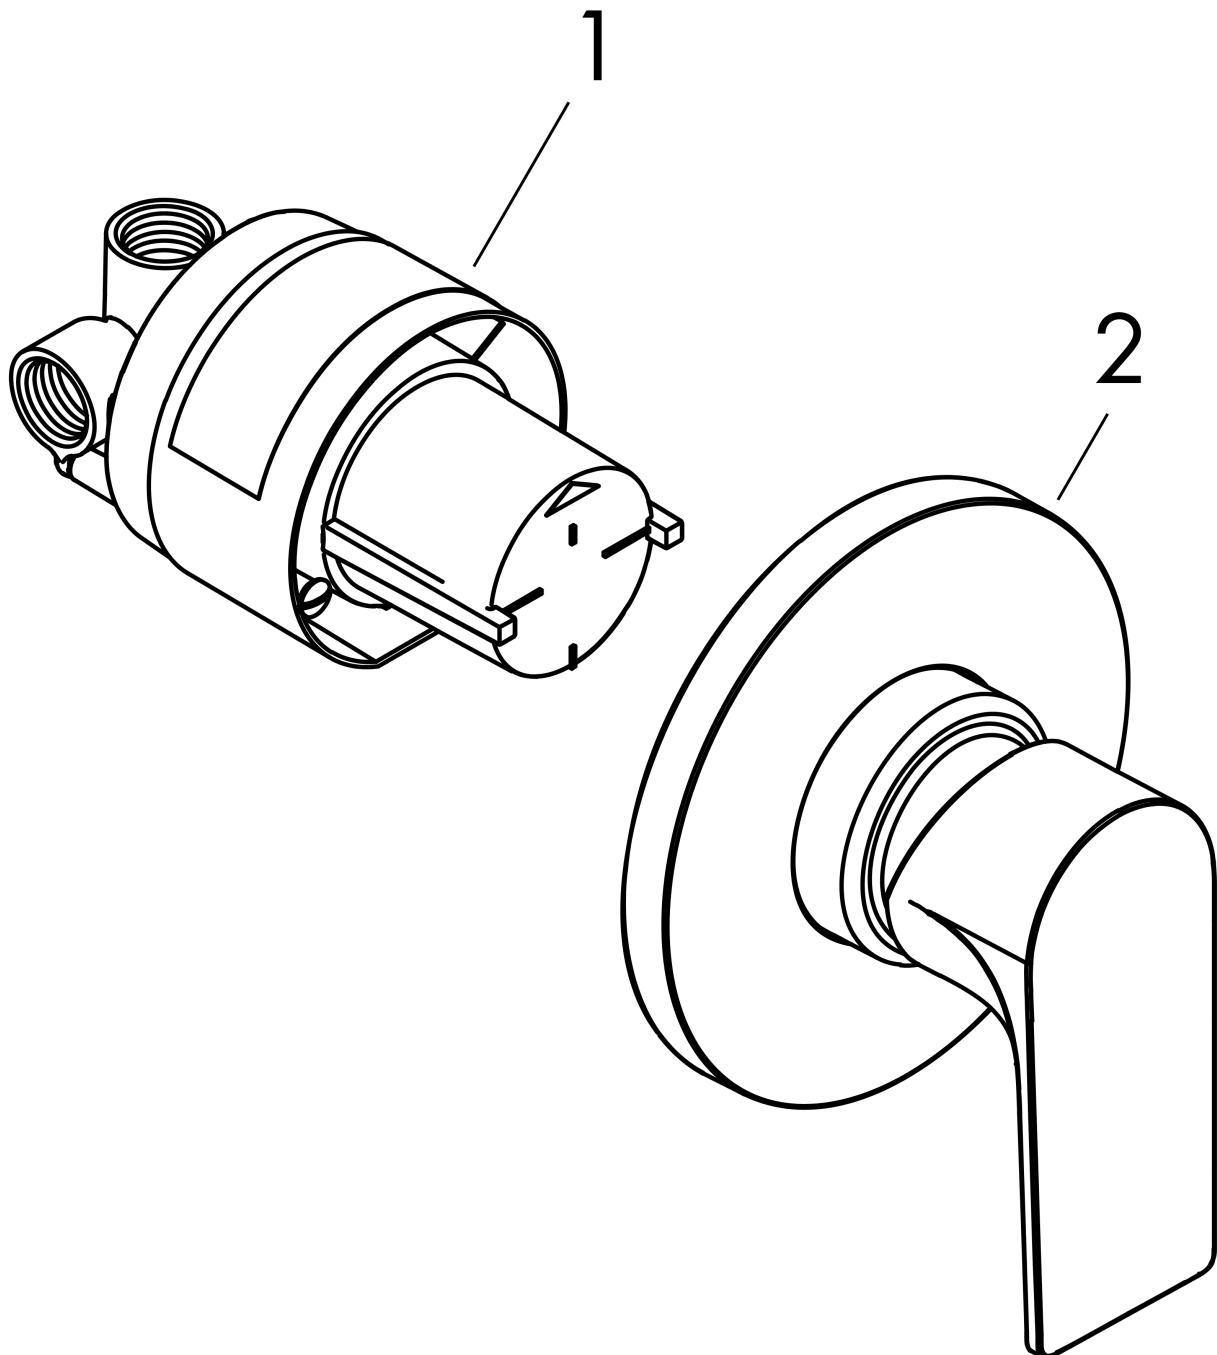

**Rebris E**  
**Single lever shower mixer set for concealed installation**  
 Finish: **Chrome** Article Number: **72658000**

**Description**

**product features**

- consists of: single lever shower mixer, basic set
- 1 function
- maximum flow rate at 3 bar: 28,7 l/min
- ceramic cartridge
- temperature limitation adjustable
- min. operating pressure: 1 bar
- max. operating pressure: 10 bar
- connection type: basic set

**Product image**

**Scale drawing**

**Flowchart**

**Rebris E**  
**Single lever shower mixer set for concealed installation**  
 Finish: **Chrome** Article Number: **72658000**

**Exploded Drawing**

Year of production: >04/22

**Rebris E**  
**Single lever shower mixer set for concealed installation**  
 Finish: **Chrome** Article Number: **72658000**

**Spare part list**

Year of production: >04/22

<b>Pos.</b>	<b>Description</b>	<b>Article Number</b>	<b>PC</b>	<b>PU</b>
1	base body	13620180	99	1
2	-	72659000	99	1