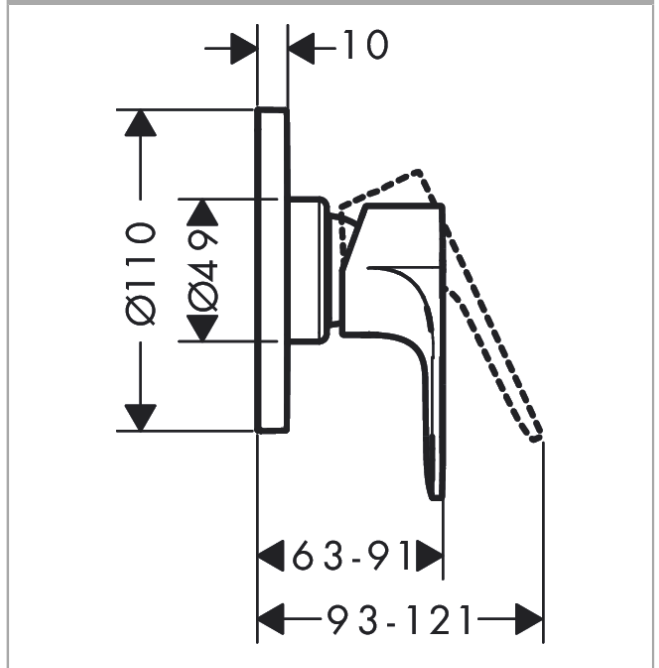

**Rebris E**  
**Single lever shower mixer set for concealed installation**  
 Finish: **Chrome** Article Number: **72658000**

**Description**

**product features**

- consists of: single lever shower mixer, basic set
- 1 function
- maximum flow rate at 3 bar: 28,7 l/min
- ceramic cartridge
- temperature limitation adjustable
- min. operating pressure: 1 bar
- max. operating pressure: 10 bar
- connection type: basic set

**Product image**

**Scale drawing**

**Flowchart**

**Rebris E**  
**Single lever shower mixer set for concealed installation**  
 Finish: **Chrome** Article Number: **72658000**

**Exploded Drawing**

Year of production: >04/22

**Rebris E**  
**Single lever shower mixer set for concealed installation**  
 Finish: **Chrome** Article Number: **72658000**

**Spare part list**

Year of production: >04/22

<b>Pos.</b>	<b>Description</b>	<b>Article Number</b>	<b>PC</b>	<b>PU</b>
1	base body	13620180	99	1
2	-	72659000	99	1