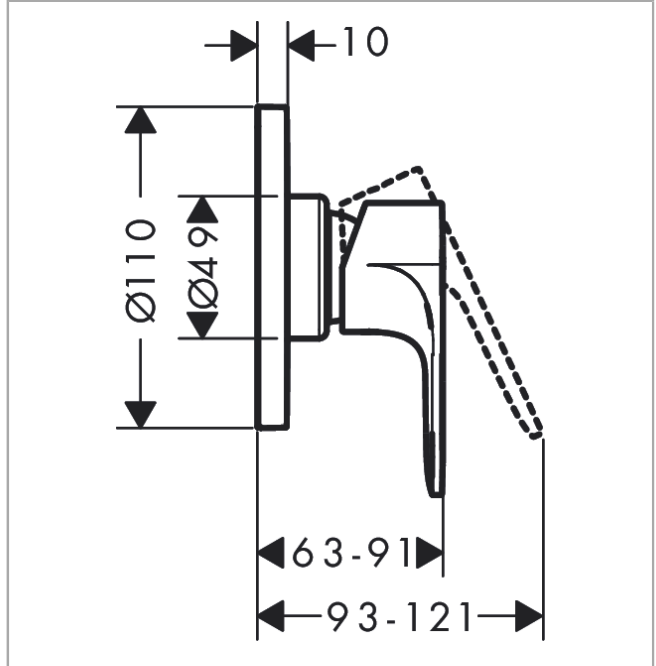

Rebris S
Single lever shower mixer for concealed installation
 Finish: **Matt Black** Article Number: **72649670**

Description

product features

- 1 function
- maximum flow rate at 3 bar: 28,7 l/min
- min. operating pressure: 1 bar
- max. operating pressure: 10 bar
- connection type: basic set

Product image

Scale drawing

Flowchart