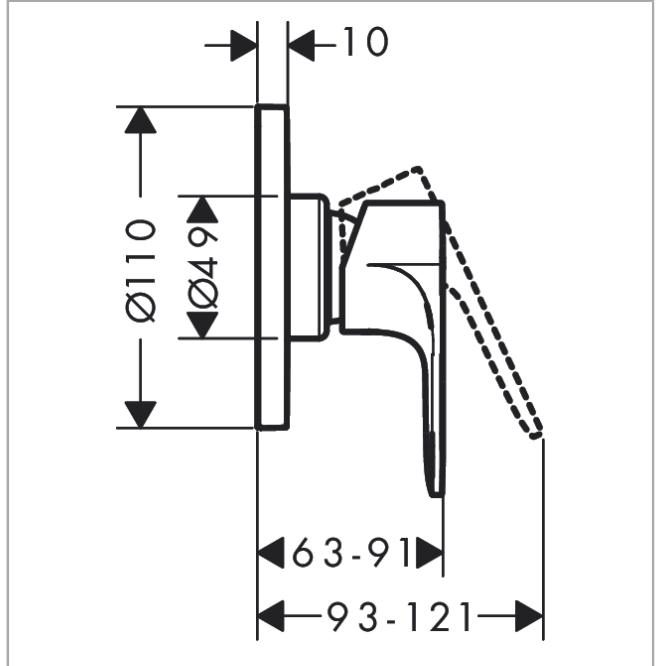

**Rebris S**  
**Single lever shower mixer for concealed installation**  
 Finish: **Chrome** Article Number: **72649000**

**Description**

**product features**

- 1 function
- maximum flow rate at 3 bar: 28,7 l/min
- min. operating pressure: 1 bar
- max. operating pressure: 10 bar
- connection type: basic set

**Product image**

**Scale drawing**

**Flowchart**