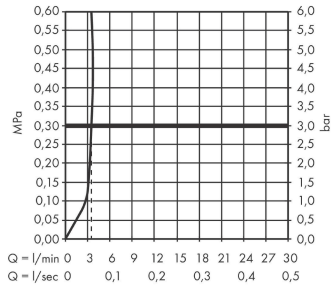

Rebris E

Single lever basin mixer 240 CoolStart EcoSmart+ for wash bowls with pop-up waste set

Finish: **Matt Black** Article Number: **72591670**

Description

product features

- consists of: single lever basin mixer, waste set
- ComfortZone 240
- projection: 169 mm
- spout height: 242 mm
- spray type: normal spray
- maximum flow rate at 3 bar: 4 l/min
- ceramic cartridge
- temperature limitation adjustable
- suitable for continuous flow water heaters
- pop-up waste set G 1¼
- material waste set: synthetic
- connection type: G ¾ connections
- connection dimension: DN15
- cold water in middle position

Technology

Product image

Scale drawing

Rebris E

Single lever basin mixer 240 CoolStart EcoSmart+ for wash bowls with pop-up waste set

Finish: **Matt Black** Article Number: **72591670**

Flowchart

Rebris E

Single lever basin mixer 240 CoolStart EcoSmart+ for wash bowls with pop-up waste set

Finish: **Matt Black** Article Number: **72591670**

Exploded Drawing

Year of production: >06/22

Rebris E**Single lever basin mixer 240 CoolStart EcoSmart+ for wash bowls with pop-up waste set**Finish: **Matt Black** Article Number: **72591670****Spare part list**