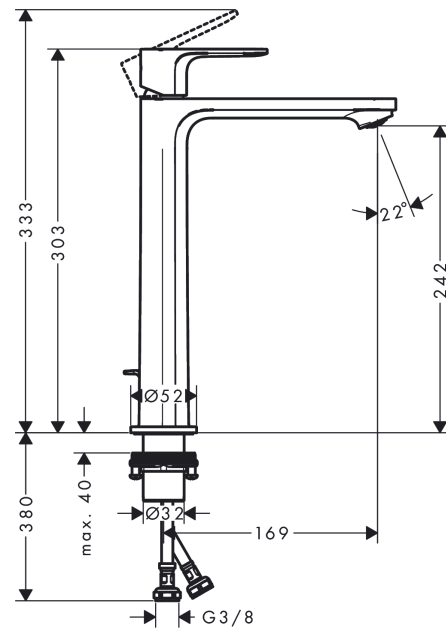

Rebris E

Single lever basin mixer 240 CoolStart EcoSmart+ for wash bowls with pop-up waste set

Finish: **Matt Black** Article Number: **72591670**

Description

product features

- consists of: single lever basin mixer, waste set
- ComfortZone 240
- projection: 169 mm
- spout height: 242 mm
- spray type: normal spray
- maximum flow rate at 3 bar: 4 l/min
- ceramic cartridge
- temperature limitation adjustable
- suitable for continuous flow water heaters
- pop-up waste set G 1¼
- material waste set: synthetic
- connection type: G ¾ connections
- connection dimension: DN15
- cold water in middle position

Technology

Product image

Scale drawing

Rebris E

Single lever basin mixer 240 CoolStart EcoSmart+ for wash bowls with pop-up waste set

Finish: **Matt Black** Article Number: **72591670**

Flowchart

Rebris E

Single lever basin mixer 240 CoolStart EcoSmart+ for wash bowls with pop-up waste set

Finish: **Matt Black** Article Number: **72591670**

Exploded Drawing

Year of production: >06/22

Rebris E**Single lever basin mixer 240 CoolStart EcoSmart+ for wash bowls with pop-up waste set**Finish: **Matt Black** Article Number: **72591670****Spare part list**

Year of production: >06/22

Pos.	Description	Article Number	PC	PU
1	handle	94643670	60	1
2	hollow set screw M6x10 DIN 916	96029000	1	1
3	screw cover	95704610	51	1
4	flange	98863670	60	1
5	nut	98864000	9	1
6	O-ring 24x2	98388000	1	1
7	O-ring 27x1,5	92527000	4	1
8	O-ring 25x1,5	98146000	1	1
9	cartridge, assy	95973001	12	1
10	seal	98865000	8	1
11	adapter for cartridge	98866000	8	1
12	O-ring 23x2	98398000	1	1
13	aerator M24x1 (4,5 l/min)	94364001	3	1
14	fixing set (Ø 32)	13961000	7	1
15	lever collar	97548000	1	1
16	connection hose 600 mm M8x0,75 G3/8	96556000	7	1
17	O-ring 6,6x1,6	93019000	1	1
18	pull rod	96657670	54	1
a	pop up waste	94139670	64	1
b	fixation extension 35 mm	13898000	12	1
c	lever arm 340mm (ball-Ø12mm)	96324000	7	1