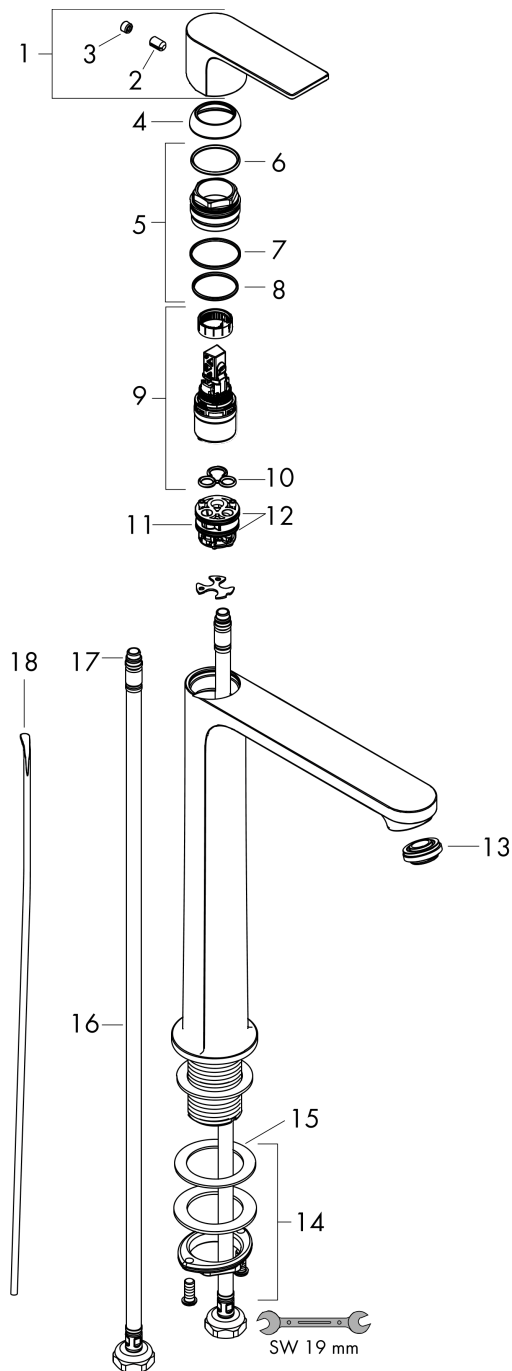

Rebris E

Single lever basin mixer 240 CoolStart EcoSmart+ for wash bowls with pop-up waste set

Finish: **Matt Black** Article Number: **72591670**

Description

product features

- consists of: single lever basin mixer, waste set
- ComfortZone 240
- projection: 169 mm
- spout height: 242 mm
- spray type: normal spray
- maximum flow rate at 3 bar: 4 l/min
- ceramic cartridge
- temperature limitation adjustable
- suitable for continuous flow water heaters
- pop-up waste set G 1¼
- material waste set: synthetic
- connection type: G ¾ connections
- connection dimension: DN15
- cold water in middle position

Technology

Product image

Scale drawing

Rebris E

Single lever basin mixer 240 CoolStart EcoSmart+ for wash bowls with pop-up waste set

Finish: **Matt Black** Article Number: **72591670**

Flowchart

Rebris E

Single lever basin mixer 240 CoolStart EcoSmart+ for wash bowls with pop-up waste set

Finish: **Matt Black** Article Number: **72591670**

Exploded Drawing

Year of production: >06/22

Rebris E**Single lever basin mixer 240 CoolStart EcoSmart+ for wash bowls with pop-up waste set**Finish: **Matt Black** Article Number: **72591670****Spare part list**

Year of production: >06/22

Pos.	Description	Article Number	PC	PU
1	handle	94643670	60	1
2	hollow set screw M6x10 DIN 916	96029000	1	1
3	screw cover	95704610	51	1
4	flange	98863670	60	1
5	nut	98864000	9	1
6	O-ring 24x2	98388000	1	1
7	O-ring 27x1,5	92527000	4	1
8	O-ring 25x1,5	98146000	1	1
9	cartridge, assy	95973001	12	1
10	seal	98865000	8	1
11	adapter for cartridge	98866000	8	1
12	O-ring 23x2	98398000	1	1
13	aerator M24x1 (4,5 l/min)	94364001	3	1
14	fixing set (Ø 32)	13961000	7	1
15	lever collar	97548000	1	1
16	connection hose 600 mm M8x0,75 G3/8	96556000	7	1
17	O-ring 6,6x1,6	93019000	1	1
18	pull rod	96657670	54	1
a	pop up waste	94139670	64	1
b	fixation extension 35 mm	13898000	12	1
c	lever arm 340mm (ball-Ø12mm)	96324000	7	1