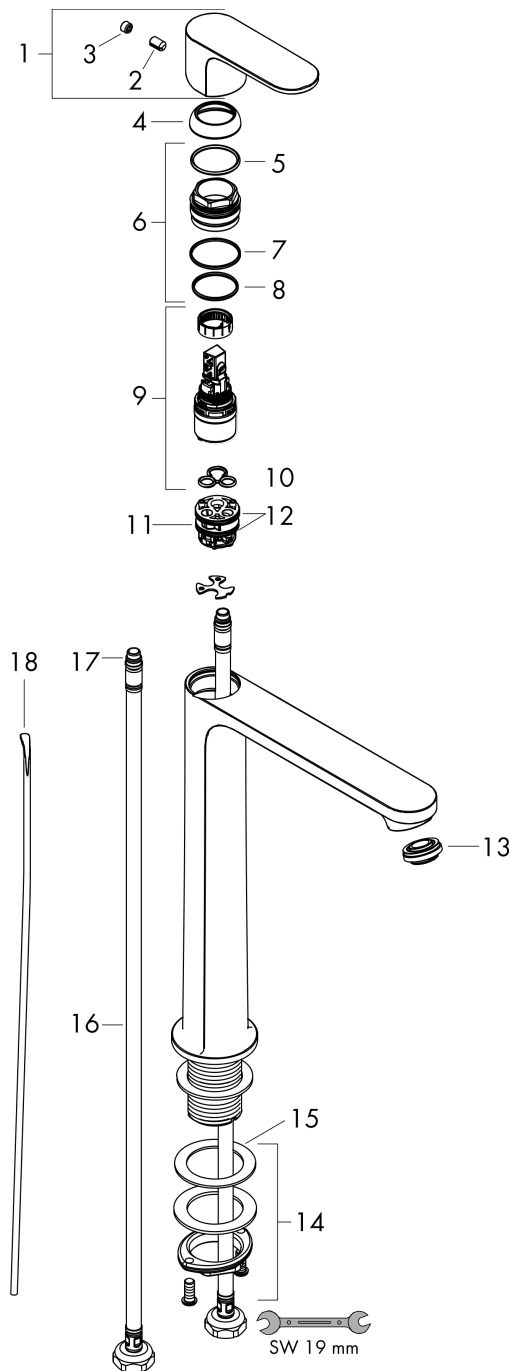

#### product features

- consists of: single lever basin mixer, waste set
- ComfortZone 240
- projection: 169 mm
- spout height: 242 mm
- spray type: normal spray
- maximum flow rate at 3 bar: 4 l/min
- ceramic cartridge
- temperature limitation adjustable
- suitable for continuous flow water heaters
- pop-up waste set G 1¼
- material waste set: synthetic
- connection type: G ¾ connections
- connection dimension: DN15
- cold water in middle position

### Scale drawing

**Rebris S**

**Single lever basin mixer 240 CoolStart EcoSmart+ for wash bowls with pop-up waste set**

Finish: **Chrome** Article Number: **72590000**

**Flowchart**

**Rebris S**

**Single lever basin mixer 240 CoolStart EcoSmart+ for wash bowls with pop-up waste set**

Finish: **Chrome** Article Number: **72590000**

**Exploded Drawing**

Year of production: >06/22

### Spare part list

Year of production: >06/22

Pos.	Description	Article Number	PC	PU
1	handle	94642000	10	1
2	screw cover	95704000	1	1
3	hollow set screw M6x10 DIN 916	96029000	1	1
4	flange	98863000	10	1
5	nut	98864000	9	1
6	O-ring 24x2	98388000	1	1
7	O-ring 27x1,5	92527000	4	1
8	O-ring 25x1,5	98146000	1	1
9	cartridge, assy	95973001	12	1
10	seal	98865000	8	1
11	adapter for cartridge	98866000	8	1
12	O-ring 23x2	98398000	1	1
13	aerator M24x1 (4,5 l/min)	94364001	3	1
14	fixing set (Ø 32)	13961000	7	1
15	lever collar	97548000	1	1
16	connection hose 600 mm M8x0,75 G3/8	96556000	7	1
17	O-ring 6,6x1,6	93019000	1	1
18	pull rod	96657000	4	1
a	pop up waste	92168000	9	1
b	fixation extension 35 mm	13898000	12	1
c	lever arm 340mm (ball-Ø12mm)	96324000	7	1