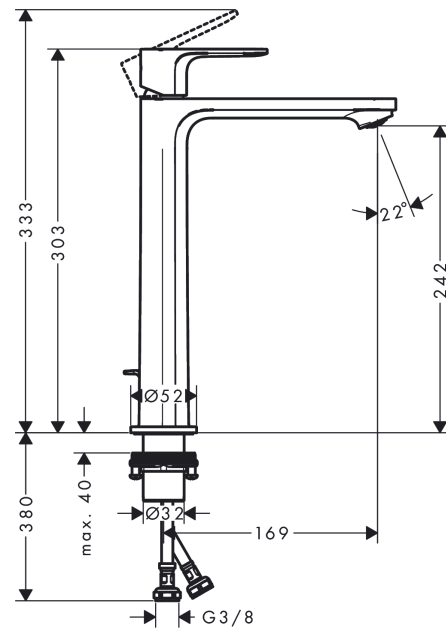

Scale drawing