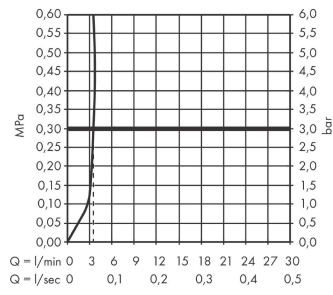

#### product features

- consists of: single lever basin mixer, waste set
- ComfortZone 240
- projection: 169 mm
- spout height: 242 mm
- spray type: normal spray
- maximum flow rate at 3 bar: 4 l/min
- ceramic cartridge
- temperature limitation adjustable
- suitable for continuous flow water heaters
- pop-up waste set G 1¼
- material waste set: synthetic
- connection type: G ¾ connections
- connection dimension: DN15
- cold water in middle position

### Scale drawing

**Rebris S**

**Single lever basin mixer 240 CoolStart EcoSmart+ for wash bowls with pop-up waste set**

Finish: **Chrome** Article Number: **72590000**

**Flowchart**

**Rebris S**

**Single lever basin mixer 240 CoolStart EcoSmart+ for wash bowls with pop-up waste set**