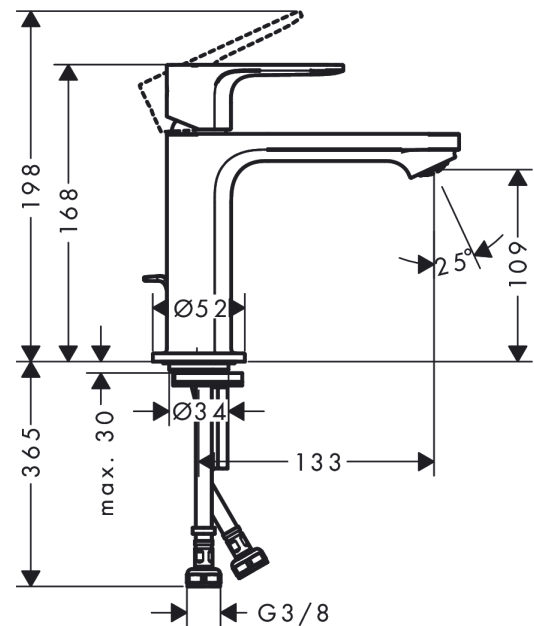

Rebris E

Single lever basin mixer 110 CoolStart EcoSmart+ with pop-up waste set

Finish: **Matt Black** Article Number: **72589670**

Description

product features

- consists of: single lever basin mixer, waste set
- ComfortZone 110
- projection: 133 mm
- spout height: 109 mm
- spray type: normal spray
- maximum flow rate at 3 bar: 4 l/min
- ceramic cartridge
- temperature limitation adjustable
- suitable for continuous flow water heaters
- pop-up waste set G 1¼
- material waste set: synthetic
- connection type: G ¾ connections
- connection dimension: DN15
- cold water in middle position

Technology

Product image

Scale drawing

Rebris E

Single lever basin mixer 110 CoolStart EcoSmart+ with pop-up waste set

Finish: **Matt Black** Article Number: **72589670**

Flowchart

Rebris E

Single lever basin mixer 110 CoolStart EcoSmart+ with pop-up waste set

Finish: **Matt Black** Article Number: **72589670**

Exploded Drawing

Year of production: >06/22

Rebris E**Single lever basin mixer 110 CoolStart EcoSmart+ with pop-up waste set**Finish: **Matt Black** Article Number: **72589670****Spare part list**

Year of production: >06/22

Pos.	Description	Article Number	PC	PU
1	handle	94645670	60	1
2	screw cover	95704610	51	1
3	hollow set screw M6x10 DIN 916	96029000	1	1
4	flange	98863670	60	1
5	nut	98864000	9	1
6	O-ring 24x2	98388000	1	1
7	O-ring 27x1,5	92527000	4	1
8	O-ring 25x1,5	98146000	1	1
9	cartridge, assy	95973001	12	1
10	adapter for cartridge	95975000	3	1
11	O-ring 23x2	98398000	1	1
12	aerator M24x1 (4,5 l/min)	94364001	3	1
13	seal Ø 42	98722000	2	1
14	fixing set	96016000	8	1
15	screw M8 x 68	97736000	2	1
16	connection hose 450 mm M8x0,75 G3/8	97206000	8	1
17	O-ring 6,6x1,6	93019000	1	1
18	pull rod	96657670	54	1
a	pop up waste	94139670	64	1