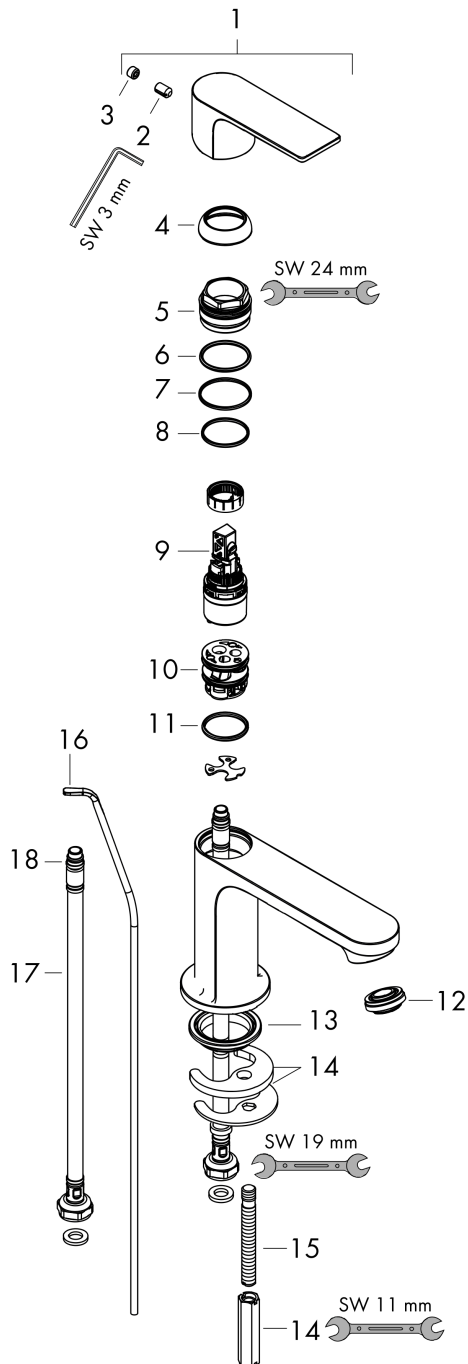

Rebris E

Single lever basin mixer 110 CoolStart EcoSmart+ with pop-up waste set

Finish: **Matt Black** Article Number: **72589670**

Description

product features

- consists of: single lever basin mixer, waste set
- ComfortZone 110
- projection: 133 mm
- spout height: 109 mm
- spray type: normal spray
- maximum flow rate at 3 bar: 4 l/min
- ceramic cartridge
- temperature limitation adjustable
- suitable for continuous flow water heaters
- pop-up waste set G 1¼
- material waste set: synthetic
- connection type: G ¾ connections
- connection dimension: DN15
- cold water in middle position

Technology

Product image

Scale drawing

Rebris E

Single lever basin mixer 110 CoolStart EcoSmart+ with pop-up waste set

Finish: **Matt Black** Article Number: **72589670**

Flowchart

Rebris E

Single lever basin mixer 110 CoolStart EcoSmart+ with pop-up waste set

Finish: **Matt Black** Article Number: **72589670**

Exploded Drawing

Year of production: >06/22

Rebris E**Single lever basin mixer 110 CoolStart EcoSmart+ with pop-up waste set**Finish: **Matt Black** Article Number: **72589670****Spare part list**

Year of production: >06/22

Pos.	Description	Article Number	PC	PU
1	handle	94645670	60	1
2	screw cover	95704610	51	1
3	hollow set screw M6x10 DIN 916	96029000	1	1
4	flange	98863670	60	1
5	nut	98864000	9	1
6	O-ring 24x2	98388000	1	1
7	O-ring 27x1,5	92527000	4	1
8	O-ring 25x1,5	98146000	1	1
9	cartridge, assy	95973001	12	1
10	adapter for cartridge	95975000	3	1
11	O-ring 23x2	98398000	1	1
12	aerator M24x1 (4,5 l/min)	94364001	3	1
13	seal Ø 42	98722000	2	1
14	fixing set	96016000	8	1
15	screw M8 x 68	97736000	2	1
16	connection hose 450 mm M8x0,75 G3/8	97206000	8	1
17	O-ring 6,6x1,6	93019000	1	1
18	pull rod	96657670	54	1
a	pop up waste	94139670	64	1