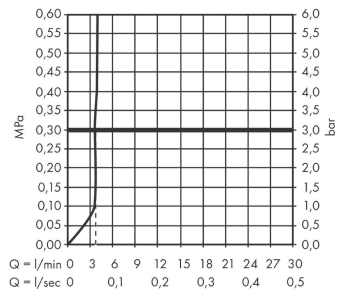

Rebris E

Single lever basin mixer 110 CoolStart EcoSmart+ with pop-up waste set

Finish: **Matt Black** Article Number: **72589670**

Description

product features

- consists of: single lever basin mixer, waste set
- ComfortZone 110
- projection: 133 mm
- spout height: 109 mm
- spray type: normal spray
- maximum flow rate at 3 bar: 4 l/min
- ceramic cartridge
- temperature limitation adjustable
- suitable for continuous flow water heaters
- pop-up waste set G 1¼
- material waste set: synthetic
- connection type: G ¾ connections
- connection dimension: DN15
- cold water in middle position

Technology

Product image

Scale drawing

Rebris E

Single lever basin mixer 110 CoolStart EcoSmart+ with pop-up waste set

Finish: **Matt Black** Article Number: **72589670**

Flowchart

Rebris E