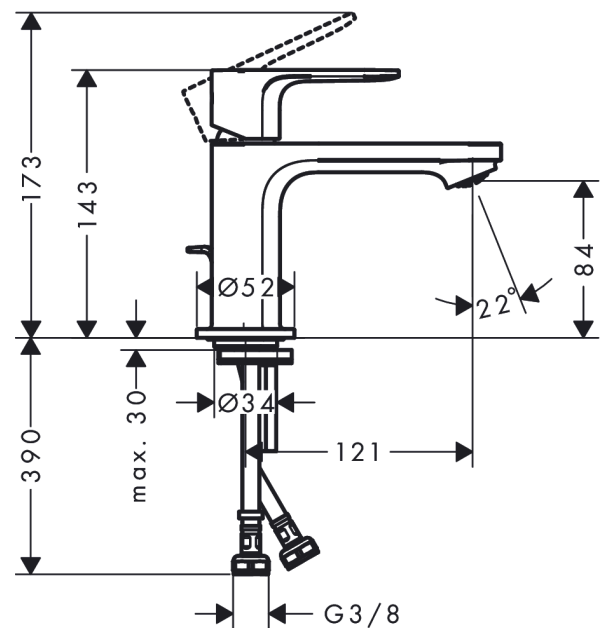

#### product features

- consists of: single lever basin mixer, waste set
- ComfortZone 80
- projection: 121 mm
- spout height: 84 mm
- spray type: normal spray
- maximum flow rate at 3 bar: 4 l/min
- ceramic cartridge
- temperature limitation adjustable
- suitable for continuous flow water heaters
- pop-up waste set G 1¼
- material waste set: synthetic
- connection type: G ¾ connections
- connection dimension: DN15
- cold water in middle position

### Scale drawing

**Rebris E**

**Single lever basin mixer 80 CoolStart EcoSmart+ with pop-up waste set**

Finish: **Chrome** Article Number: **72587000**

**Flowchart**