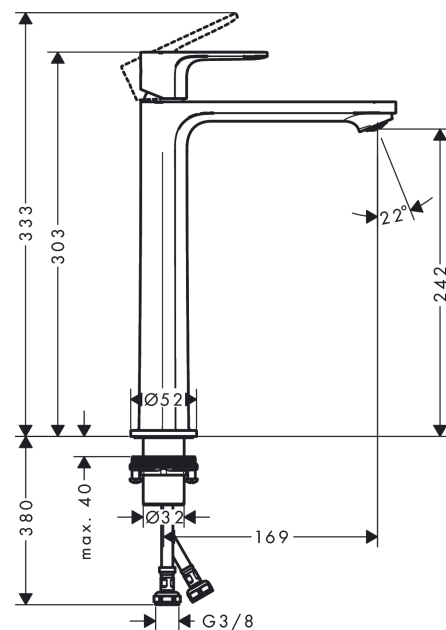

#### product features

- ComfortZone 240
- projection: 169 mm
- spout height: 242 mm
- spray type: normal spray
- maximum flow rate at 3 bar: 5 l/min
- ceramic cartridge
- temperature limitation adjustable
- suitable for continuous flow water heaters
- connection type: G 3/8 connections
- connection dimension: DN15
- cold water in middle position

### Scale drawing

### Flowchart

**Rebris E**

**Single lever basin mixer 240 CoolStart for wash bowls without waste set**

Finish: **Chrome** Article Number: **72583000**

**Exploded Drawing**

Year of production: >06/22

### Spare part list

Year of production: >06/22

Pos.	Description	Article Number	PC	PU
1	handle	94643000	10	1
2	screw cover	95704000	1	1
3	hollow set screw M6x10 DIN 916	96029000	1	1
4	flange	98863000	10	1
5	nut	98864000	9	1
6	O-ring 24x2	98388000	1	1
7	O-ring 27x1,5	92527000	4	1
8	O-ring 25x1,5	98146000	1	1
9	cartridge, assy	95973001	12	1
10	seal	98865000	8	1
11	adapter for cartridge	98866000	8	1
12	O-ring 23x2	98398000	1	1
13	aerator M24x1 (5 l/min)	94364000	3	1
14	fixing set (Ø 32)	13961000	7	1
15	lever collar	97548000	1	1
16	connection hose 600 mm M8x0,75 G3/8	96556000	7	1
17	O-ring 6,6x1,6	93019000	1	1
a	fixation extension 35 mm	13898000	12	1