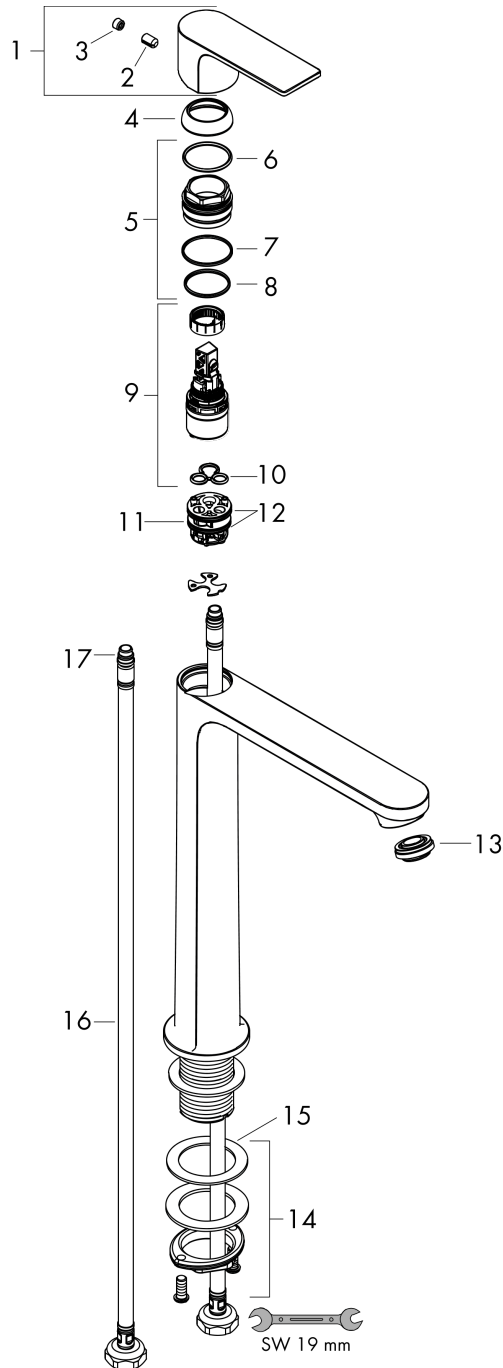

#### product features

- ComfortZone 240
- projection: 169 mm
- spout height: 242 mm
- spray type: normal spray
- maximum flow rate at 3 bar: 5 l/min
- ceramic cartridge
- temperature limitation adjustable
- suitable for continuous flow water heaters
- connection type: G 3/8 connections
- connection dimension: DN15
- cold water in middle position

### Scale drawing

### Flowchart

**Rebris E**

**Single lever basin mixer 240 CoolStart for wash bowls without waste set**

Finish: **Chrome** Article Number: **72583000**

**Exploded Drawing**

Year of production: >06/22

### Spare part list

Year of production: >06/22

Pos.	Description	Article Number	PC	PU
1	handle	94643000	10	1
2	screw cover	95704000	1	1
3	hollow set screw M6x10 DIN 916	96029000	1	1
4	flange	98863000	10	1
5	nut	98864000	9	1
6	O-ring 24x2	98388000	1	1
7	O-ring 27x1,5	92527000	4	1
8	O-ring 25x1,5	98146000	1	1
9	cartridge, assy	95973001	12	1
10	seal	98865000	8	1
11	adapter for cartridge	98866000	8	1
12	O-ring 23x2	98398000	1	1
13	aerator M24x1 (5 l/min)	94364000	3	1
14	fixing set (Ø 32)	13961000	7	1
15	lever collar	97548000	1	1
16	connection hose 600 mm M8x0,75 G3/8	96556000	7	1
17	O-ring 6,6x1,6	93019000	1	1
a	fixation extension 35 mm	13898000	12	1