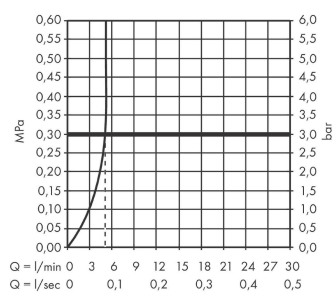

Rebris E

Single lever basin mixer 240 CoolStart for wash bowls without waste set

Finish: **Chrome** Article Number: **72583000**

Description

product features

- ComfortZone 240
- projection: 169 mm
- spout height: 242 mm
- spray type: normal spray
- maximum flow rate at 3 bar: 5 l/min
- ceramic cartridge
- temperature limitation adjustable
- suitable for continuous flow water heaters
- connection type: G 3/8 connections
- connection dimension: DN15
- cold water in middle position

Technology

Product image

Scale drawing

Flowchart