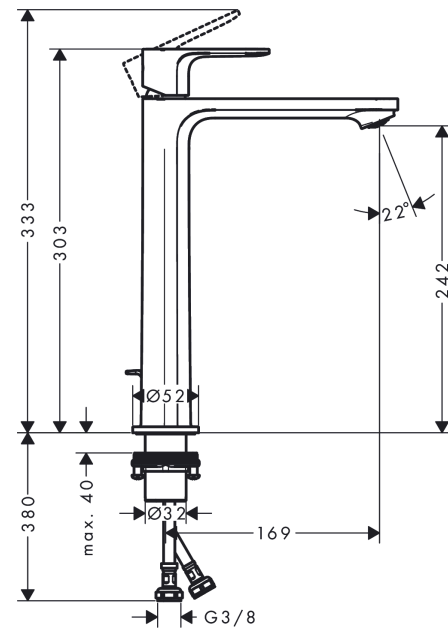

Rebris E

Single lever basin mixer 240 CoolStart for wash bowls with pop-up waste set

Finish: **Matt Black** Article Number: **72581670**

Description

product features

- consists of: single lever basin mixer, waste set
- ComfortZone 240
- projection: 169 mm
- spout height: 242 mm
- spray type: normal spray
- maximum flow rate at 3 bar: 5 l/min
- ceramic cartridge
- temperature limitation adjustable
- suitable for continuous flow water heaters
- pop-up waste set G 1¼
- material waste set: synthetic
- connection type: G ¾ connections
- connection dimension: DN15
- cold water in middle position

Technology

Product image

Scale drawing

Rebris E

Single lever basin mixer 240 CoolStart for wash bowls with pop-up waste set

Finish: **Matt Black** Article Number: **72581670**

Flowchart

Rebris E

Single lever basin mixer 240 CoolStart for wash bowls with pop-up waste set

Finish: **Matt Black** Article Number: **72581670**

Exploded Drawing

Year of production: >06/22

Rebris E**Single lever basin mixer 240 CoolStart for wash bowls with pop-up waste set**Finish: **Matt Black** Article Number: **72581670****Spare part list**

Year of production: >06/22

Pos.	Description	Article Number	PC	PU
1	handle	94643670	60	1
2	hollow set screw M6x10 DIN 916	96029000	1	1
3	screw cover	95704610	51	1
4	flange	98863670	60	1
5	nut	98864000	9	1
6	O-ring 24x2	98388000	1	1
7	O-ring 27x1,5	92527000	4	1
8	O-ring 25x1,5	98146000	1	1
9	cartridge, assy	95973001	12	1
10	seal	98865000	8	1
11	adapter for cartridge	98866000	8	1
12	O-ring 23x2	98398000	1	1
13	aerator M24x1 (5 l/min)	94364000	3	1
14	fixing set (Ø 32)	13961000	7	1
15	lever collar	97548000	1	1
16	connection hose 600 mm M8x0,75 G3/8	96556000	7	1
17	O-ring 6,6x1,6	93019000	1	1
18	pull rod	96657670	54	1
a	pop up waste	94139670	64	1
b	fixation extension 35 mm	13898000	12	1
c	lever arm 340mm (ball-Ø12mm)	96324000	7	1