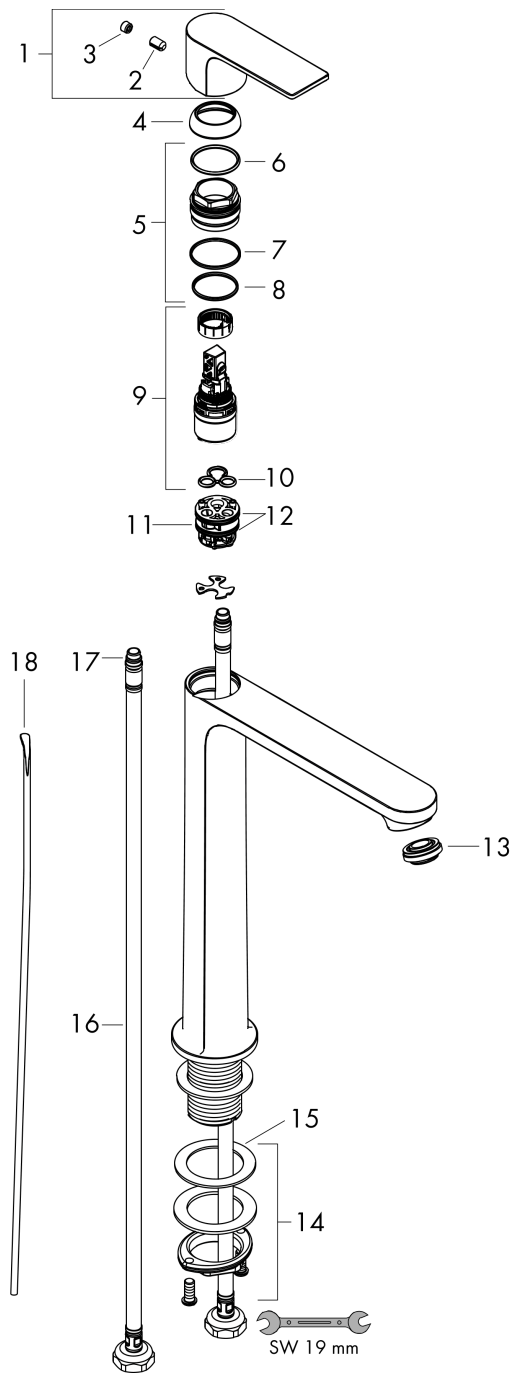

Rebris E

Single lever basin mixer 240 CoolStart for wash bowls with pop-up waste set

Finish: **Matt Black** Article Number: **72581670**

Description

product features

- consists of: single lever basin mixer, waste set
- ComfortZone 240
- projection: 169 mm
- spout height: 242 mm
- spray type: normal spray
- maximum flow rate at 3 bar: 5 l/min
- ceramic cartridge
- temperature limitation adjustable
- suitable for continuous flow water heaters
- pop-up waste set G 1¼
- material waste set: synthetic
- connection type: G ¾ connections
- connection dimension: DN15
- cold water in middle position

Technology

Product image

Scale drawing

Rebris E

Single lever basin mixer 240 CoolStart for wash bowls with pop-up waste set

Finish: **Matt Black** Article Number: **72581670**

Flowchart

Rebris E

Single lever basin mixer 240 CoolStart for wash bowls with pop-up waste set

Finish: **Matt Black** Article Number: **72581670**

Exploded Drawing

Year of production: >06/22

Rebris E**Single lever basin mixer 240 CoolStart for wash bowls with pop-up waste set**Finish: **Matt Black** Article Number: **72581670****Spare part list**

Year of production: >06/22

Pos.	Description	Article Number	PC	PU
1	handle	94643670	60	1
2	hollow set screw M6x10 DIN 916	96029000	1	1
3	screw cover	95704610	51	1
4	flange	98863670	60	1
5	nut	98864000	9	1
6	O-ring 24x2	98388000	1	1
7	O-ring 27x1,5	92527000	4	1
8	O-ring 25x1,5	98146000	1	1
9	cartridge, assy	95973001	12	1
10	seal	98865000	8	1
11	adapter for cartridge	98866000	8	1
12	O-ring 23x2	98398000	1	1
13	aerator M24x1 (5 l/min)	94364000	3	1
14	fixing set (Ø 32)	13961000	7	1
15	lever collar	97548000	1	1
16	connection hose 600 mm M8x0,75 G3/8	96556000	7	1
17	O-ring 6,6x1,6	93019000	1	1
18	pull rod	96657670	54	1
a	pop up waste	94139670	64	1
b	fixation extension 35 mm	13898000	12	1
c	lever arm 340mm (ball-Ø12mm)	96324000	7	1