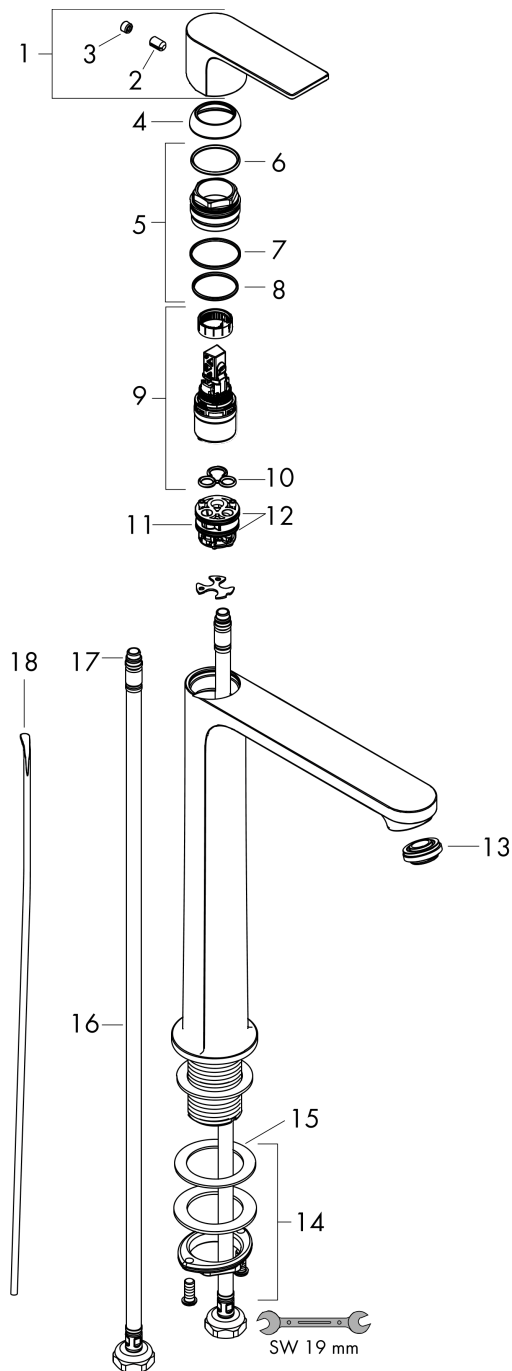

Rebris E

Single lever basin mixer 240 CoolStart for wash bowls with pop-up waste set

Finish: **Chrome** Article Number: **72581000**

Description

product features

- consists of: single lever basin mixer, waste set
- ComfortZone 240
- projection: 169 mm
- spout height: 242 mm
- spray type: normal spray
- maximum flow rate at 3 bar: 5 l/min
- ceramic cartridge
- temperature limitation adjustable
- suitable for continuous flow water heaters
- pop-up waste set G 1¼
- material waste set: synthetic
- connection type: G ¾ connections
- connection dimension: DN15
- cold water in middle position

Technology

Product image

Scale drawing

Rebris E

Single lever basin mixer 240 CoolStart for wash bowls with pop-up waste set

Finish: **Chrome** Article Number: **72581000**

Flowchart

Rebris E

Single lever basin mixer 240 CoolStart for wash bowls with pop-up waste set

Finish: **Chrome** Article Number: **72581000**

Exploded Drawing

Year of production: >06/22

Rebris E

Single lever basin mixer 240 CoolStart for wash bowls with pop-up waste set

Finish: **Chrome** Article Number: **72581000**

Spare part list

Year of production: >06/22

Pos.	Description	Article Number	PC	PU
1	handle	94643000	10	1
2	screw cover	95704000	1	1
3	hollow set screw M6x10 DIN 916	96029000	1	1
4	flange	98863000	10	1
5	nut	98864000	9	1
6	O-ring 24x2	98388000	1	1
7	O-ring 27x1,5	92527000	4	1
8	O-ring 25x1,5	98146000	1	1
9	cartridge, assy	95973001	12	1
10	seal	98865000	8	1
11	adapter for cartridge	98866000	8	1
12	O-ring 23x2	98398000	1	1
13	aerator M24x1 (5 l/min)	94364000	3	1
14	fixing set (Ø 32)	13961000	7	1
15	lever collar	97548000	1	1
16	connection hose 600 mm M8x0,75 G3/8	96556000	7	1
17	O-ring 6,6x1,6	93019000	1	1
18	pull rod	96657000	4	1
a	pop up waste	92168000	9	1
b	fixation extension 35 mm	13898000	12	1
c	lever arm 340mm (ball-Ø12mm)	96324000	7	1