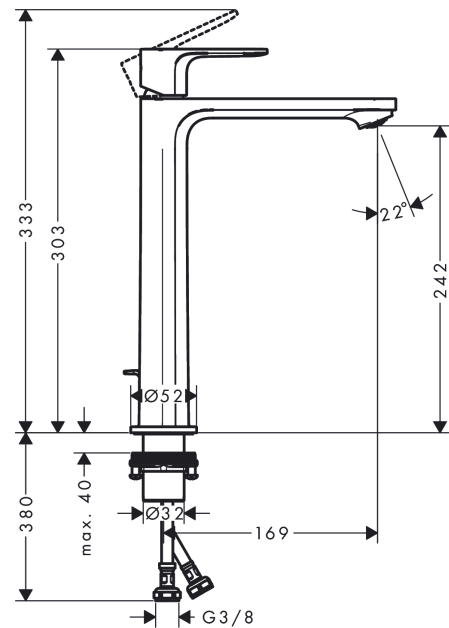

Rebris E

Single lever basin mixer 240 CoolStart for wash bowls with pop-up waste set

Finish: **Chrome** Article Number: **72581000**

Description

product features

- consists of: single lever basin mixer, waste set
- ComfortZone 240
- projection: 169 mm
- spout height: 242 mm
- spray type: normal spray
- maximum flow rate at 3 bar: 5 l/min
- ceramic cartridge
- temperature limitation adjustable
- suitable for continuous flow water heaters
- pop-up waste set G 1¼
- material waste set: synthetic
- connection type: G ¾ connections
- connection dimension: DN15
- cold water in middle position

Technology

Product image

Scale drawing

Rebris E

Single lever basin mixer 240 CoolStart for wash bowls with pop-up waste set

Finish: **Chrome** Article Number: **72581000**

Flowchart

Rebris E

Single lever basin mixer 240 CoolStart for wash bowls with pop-up waste set

Finish: **Chrome** Article Number: **72581000**

Exploded Drawing

Year of production: >06/22

Rebris E

Single lever basin mixer 240 CoolStart for wash bowls with pop-up waste set

Finish: **Chrome** Article Number: **72581000**

Spare part list

Year of production: >06/22

Pos.	Description	Article Number	PC	PU
1	handle	94643000	10	1
2	screw cover	95704000	1	1
3	hollow set screw M6x10 DIN 916	96029000	1	1
4	flange	98863000	10	1
5	nut	98864000	9	1
6	O-ring 24x2	98388000	1	1
7	O-ring 27x1,5	92527000	4	1
8	O-ring 25x1,5	98146000	1	1
9	cartridge, assy	95973001	12	1
10	seal	98865000	8	1
11	adapter for cartridge	98866000	8	1
12	O-ring 23x2	98398000	1	1
13	aerator M24x1 (5 l/min)	94364000	3	1
14	fixing set (Ø 32)	13961000	7	1
15	lever collar	97548000	1	1
16	connection hose 600 mm M8x0,75 G3/8	96556000	7	1
17	O-ring 6,6x1,6	93019000	1	1
18	pull rod	96657000	4	1
a	pop up waste	92168000	9	1
b	fixation extension 35 mm	13898000	12	1
c	lever arm 340mm (ball-Ø12mm)	96324000	7	1