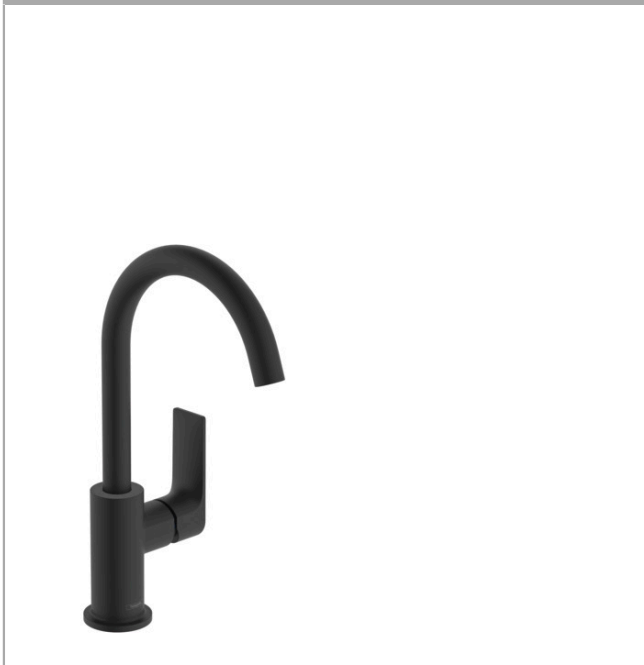

Rebris E

Single lever basin mixer 210 with swivel spout and pop-up waste set

Finish: **Matt Black** Article Number: **72576670**

Description

product features

- consists of: single lever basin mixer, waste set
- ComfortZone 210
- projection: 154 mm
- spout height: 222 mm
- swivel range 120°
- spray type: normal spray
- maximum flow rate at 3 bar: 5 l/min
- ceramic cartridge
- temperature limitation adjustable
- suitable for continuous flow water heaters
- pop-up waste set G 1¼
- material waste set: synthetic
- connection type: G ¾ connections
- connection dimension: DN15

Technology

Product image

Scale drawing

Rebris E

Single lever basin mixer 210 with swivel spout and pop-up waste set

Finish: **Matt Black** Article Number: **72576670**

Flowchart

Rebris E

Single lever basin mixer 210 with swivel spout and pop-up waste set

Finish: **Matt Black** Article Number: **72576670**

Exploded Drawing

Year of production: >06/22

Rebris E**Single lever basin mixer 210 with swivel spout and pop-up waste set**Finish: **Matt Black** Article Number: **72576670****Spare part list**