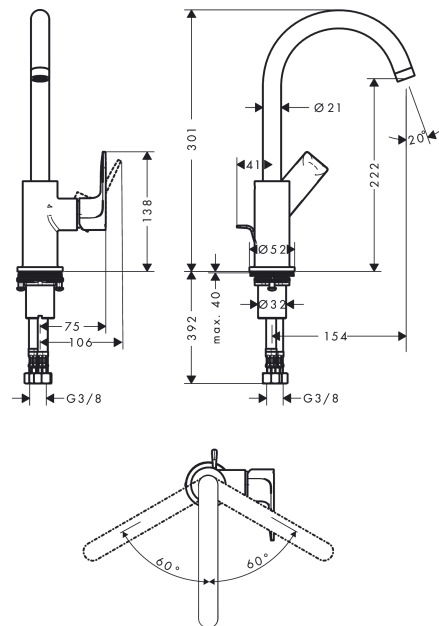

Rebris E

Single lever basin mixer 210 with swivel spout and pop-up waste set

Finish: **Matt Black** Article Number: **72576670**

Description

product features

- consists of: single lever basin mixer, waste set
- ComfortZone 210
- projection: 154 mm
- spout height: 222 mm
- swivel range 120°
- spray type: normal spray
- maximum flow rate at 3 bar: 5 l/min
- ceramic cartridge
- temperature limitation adjustable
- suitable for continuous flow water heaters
- pop-up waste set G 1¼
- material waste set: synthetic
- connection type: G ¾ connections
- connection dimension: DN15

Technology

Product image

Scale drawing

Rebris E

Single lever basin mixer 210 with swivel spout and pop-up waste set

Finish: **Matt Black** Article Number: **72576670**

Flowchart

Rebris E

Single lever basin mixer 210 with swivel spout and pop-up waste set

Finish: **Matt Black** Article Number: **72576670**

Exploded Drawing

Year of production: >06/22

Rebris E**Single lever basin mixer 210 with swivel spout and pop-up waste set**Finish: **Matt Black** Article Number: **72576670****Spare part list**

Year of production: >06/22

Pos.	Description	Article Number	PC	PU
1	spout cpl.	95494670	63	1
2	aerator M18x1 (5 l/min)	95387670	59	1
3	O-ring 11x2	98127000	1	1
4	O-ring 13x1	98386000	1	1
5	screw cover	95704610	51	1
6	handle	94647670	60	1
7	hollow set screw M6x10 DIN 916	96029000	1	1
8	screw cover	95704000	1	1
9	flange	95493670	56	1
10	nut	95178000	9	1
11	O-ring 24x2	98388000	1	1
12	cartridge, assy	95973001	12	1
13	seal	98865000	8	1
14	flat seal	98749000	2	1
15	fixing set (Ø 32)	13961000	7	1
16	lever collar	97548000	1	1
17	connection hose 450 mm M8x0,75 G3/8	97206000	8	1
18	O-ring 7x1,5	98422000	1	1
19	pull rod	96657670	54	1
a	pop up waste	94139670	64	1
b	fixation extension 35 mm	13898000	12	1