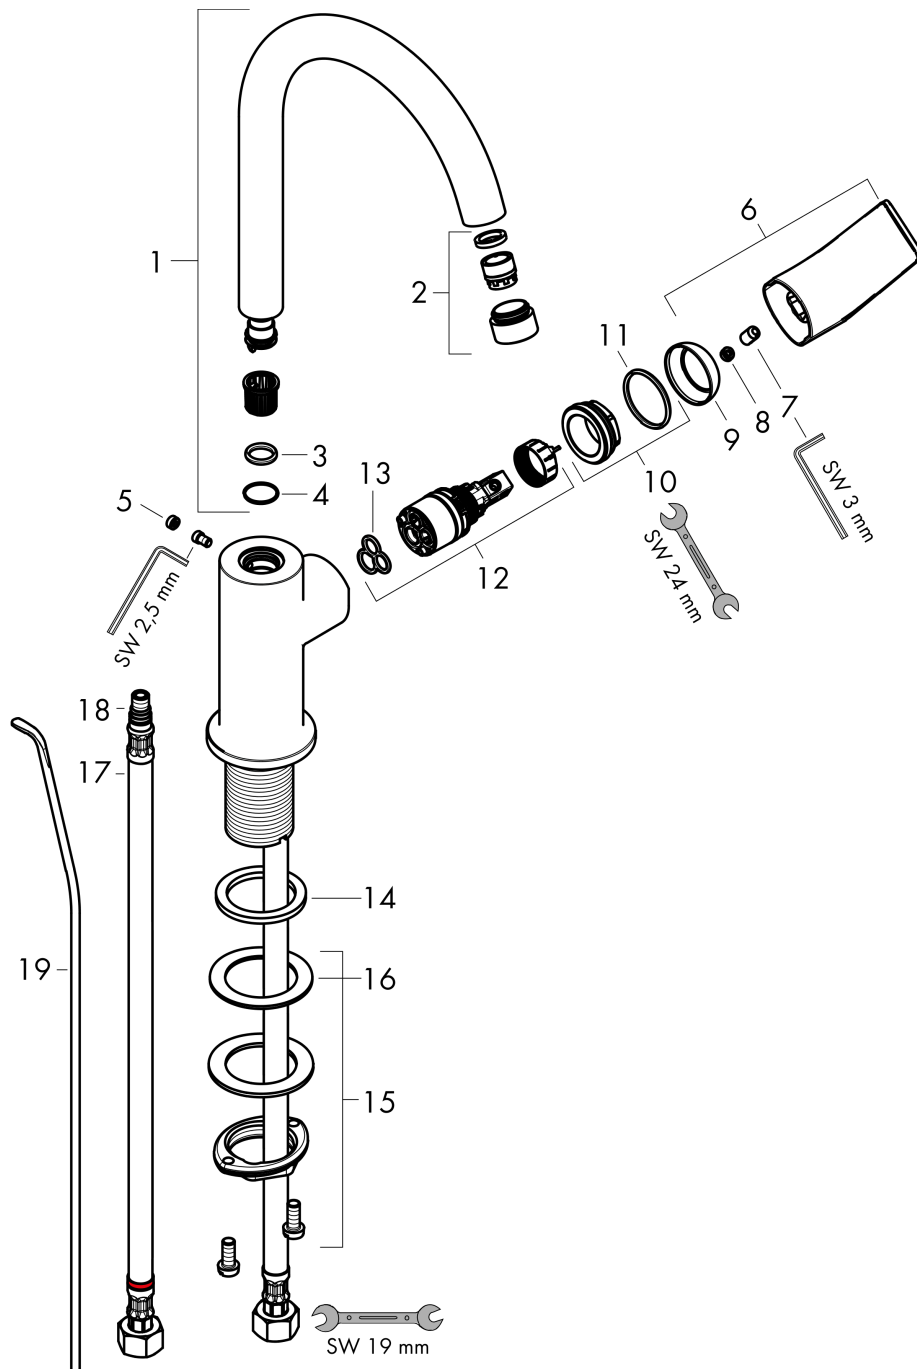

Rebris E

Single lever basin mixer 210 with swivel spout and pop-up waste set

Finish: **Matt Black** Article Number: **72576670**

Description

product features

- consists of: single lever basin mixer, waste set
- ComfortZone 210
- projection: 154 mm
- spout height: 222 mm
- swivel range 120°
- spray type: normal spray
- maximum flow rate at 3 bar: 5 l/min
- ceramic cartridge
- temperature limitation adjustable
- suitable for continuous flow water heaters
- pop-up waste set G 1¼
- material waste set: synthetic
- connection type: G ¾ connections
- connection dimension: DN15

Technology

Product image

Scale drawing

Rebris E

Single lever basin mixer 210 with swivel spout and pop-up waste set

Finish: **Matt Black** Article Number: **72576670**

Flowchart

Rebris E

Single lever basin mixer 210 with swivel spout and pop-up waste set

Finish: **Matt Black** Article Number: **72576670**

Exploded Drawing

Year of production: >06/22

Rebris E**Single lever basin mixer 210 with swivel spout and pop-up waste set**Finish: **Matt Black** Article Number: **72576670****Spare part list**

Year of production: >06/22

Pos.	Description	Article Number	PC	PU
1	spout cpl.	95494670	63	1
2	aerator M18x1 (5 l/min)	95387670	59	1
3	O-ring 11x2	98127000	1	1
4	O-ring 13x1	98386000	1	1
5	screw cover	95704610	51	1
6	handle	94647670	60	1
7	hollow set screw M6x10 DIN 916	96029000	1	1
8	screw cover	95704000	1	1
9	flange	95493670	56	1
10	nut	95178000	9	1
11	O-ring 24x2	98388000	1	1
12	cartridge, assy	95973001	12	1
13	seal	98865000	8	1
14	flat seal	98749000	2	1
15	fixing set (Ø 32)	13961000	7	1
16	lever collar	97548000	1	1
17	connection hose 450 mm M8x0,75 G3/8	97206000	8	1
18	O-ring 7x1,5	98422000	1	1
19	pull rod	96657670	54	1
a	pop up waste	94139670	64	1
b	fixation extension 35 mm	13898000	12	1