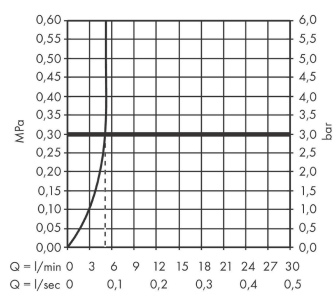

Rebris E
Single lever basin mixer 110 CoolStart without waste set
 Finish: **Matt Black** Article Number: **72560670**

Description

product features

- ComfortZone 110
- projection: 133 mm
- spout height: 109 mm
- spray type: normal spray
- maximum flow rate at 3 bar: 5 l/min
- ceramic cartridge
- temperature limitation adjustable
- suitable for continuous flow water heaters
- connection type: G 3/8 connections
- connection dimension: DN15
- cold water in middle position

Technology

Product image

Scale drawing

Flowchart

Rebris E

Single lever basin mixer 110 CoolStart without waste set

Finish: **Matt Black** Article Number: **72560670**

Spare part list

Year of production: >06/22

Pos.	Description	Article Number	PC	PU
1	handle	94645670	60	1
2	hollow set screw M6x10 DIN 916	96029000	1	1
3	screw cover	95704610	51	1
4	flange	98863670	60	1
5	nut	98864000	9	1
6	O-ring 24x2	98388000	1	1
7	O-ring 27x1,5	92527000	4	1
8	O-ring 25x1,5	98146000	1	1
9	cartridge, assy	95973001	12	1
10	adapter for cartridge	95975000	3	1
11	O-ring 23x2	98398000	1	1
12	aerator M24x1 (5 l/min)	94364000	3	1
13	seal Ø 42	98722000	2	1
14	fixing set	96016000	8	1
15	screw M8 x 68	97736000	2	1
16	connection hose 450 mm M8x0,75 G3/8	97206000	8	1
17	O-ring 6,6x1,6	93019000	1	1