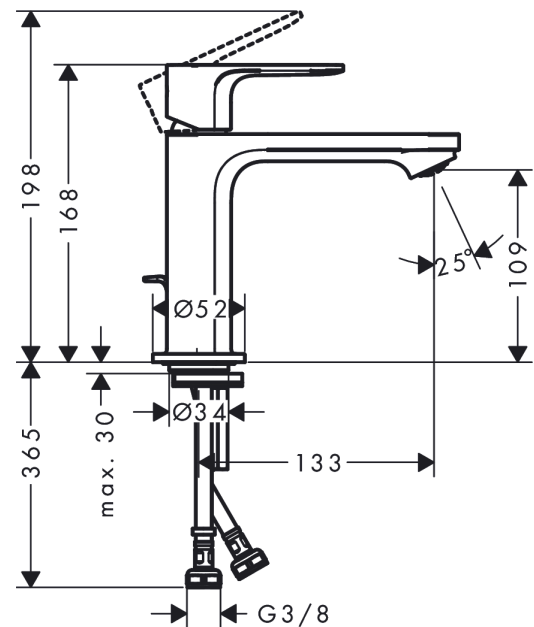

Rebris E
Single lever basin mixer 110 CoolStart without waste set
 Finish: **Matt Black** Article Number: **72560670**

Description

product features

- ComfortZone 110
- projection: 133 mm
- spout height: 109 mm
- spray type: normal spray
- maximum flow rate at 3 bar: 5 l/min
- ceramic cartridge
- temperature limitation adjustable
- suitable for continuous flow water heaters
- connection type: G 3/8 connections
- connection dimension: DN15
- cold water in middle position

Technology

Product image

Scale drawing

Flowchart

Rebris E

Single lever basin mixer 110 CoolStart without waste set

Finish: **Matt Black** Article Number: **72560670**

Spare part list

Year of production: >06/22

Pos.	Description	Article Number	PC	PU
1	handle	94645670	60	1
2	hollow set screw M6x10 DIN 916	96029000	1	1
3	screw cover	95704610	51	1
4	flange	98863670	60	1
5	nut	98864000	9	1
6	O-ring 24x2	98388000	1	1
7	O-ring 27x1,5	92527000	4	1
8	O-ring 25x1,5	98146000	1	1
9	cartridge, assy	95973001	12	1
10	adapter for cartridge	95975000	3	1
11	O-ring 23x2	98398000	1	1
12	aerator M24x1 (5 l/min)	94364000	3	1
13	seal Ø 42	98722000	2	1
14	fixing set	96016000	8	1
15	screw M8 x 68	97736000	2	1
16	connection hose 450 mm M8x0,75 G3/8	97206000	8	1
17	O-ring 6,6x1,6	93019000	1	1