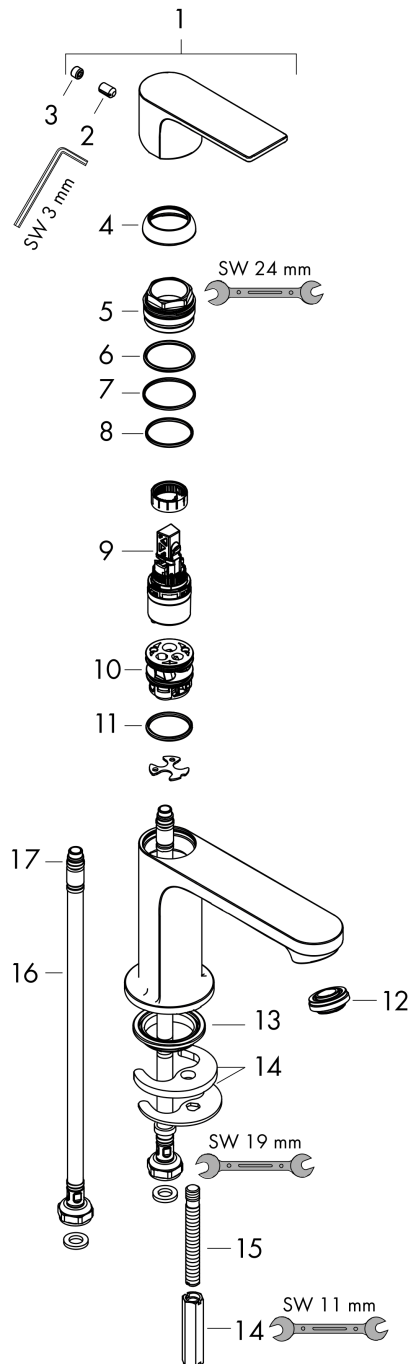

### Description

**product features**

- ComfortZone 110
- projection: 133 mm
- spout height: 109 mm
- spray type: normal spray
- maximum flow rate at 3 bar: 5 l/min
- ceramic cartridge
- temperature limitation adjustable
- suitable for continuous flow water heaters
- connection type: G 3/8 connections
- connection dimension: DN15
- cold water in middle position

### Scale drawing

### Flowchart

**Rebris E**  
**Single lever basin mixer 110 CoolStart without waste set**  
 Finish: **Chrome** Article Number: **72560000**

**Exploded Drawing**

Year of production: >06/22

**Rebris E**  
**Single lever basin mixer 110 CoolStart without waste set**  
 Finish: **Chrome** Article Number: **72560000**

## Spare part list

Year of production: >06/22

Pos.	Description	Article Number	PC	PU
1	handle	94645000	10	1
2	hollow set screw M6x10 DIN 916	96029000	1	1
3	screw cover	95704000	1	1
4	flange	98863000	10	1
5	nut	98864000	9	1
6	O-ring 24x2	98388000	1	1
7	O-ring 27x1,5	92527000	4	1
8	O-ring 25x1,5	98146000	1	1
9	cartridge, assy	95973001	12	1
10	adapter for cartridge	95975000	3	1
11	O-ring 23x2	98398000	1	1
12	aerator M24x1 (5 l/min)	94364000	3	1
13	seal Ø 42	98722000	2	1
14	fixing set	96016000	8	1
15	screw M8 x 68	97736000	2	1
16	connection hose 450 mm M8x0,75 G3/8	97206000	8	1
17	O-ring 6,6x1,6	93019000	1	1