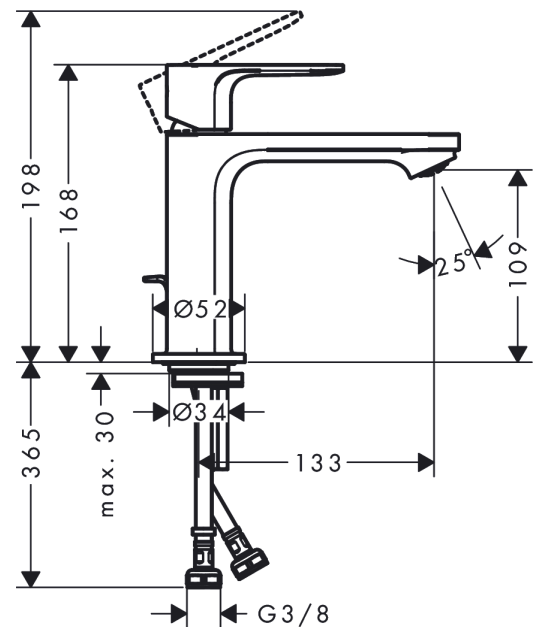

**Rebris E**  
**Single lever basin mixer 110 CoolStart without waste set**  
 Finish: **Chrome** Article Number: **72560000**

### Description

**product features**

- ComfortZone 110
- projection: 133 mm
- spout height: 109 mm
- spray type: normal spray
- maximum flow rate at 3 bar: 5 l/min
- ceramic cartridge
- temperature limitation adjustable
- suitable for continuous flow water heaters
- connection type: G 3/8 connections
- connection dimension: DN15
- cold water in middle position

### Flowchart

**Rebris E**  
**Single lever basin mixer 110 CoolStart without waste set**  
 Finish: **Chrome** Article Number: **72560000**

**Exploded Drawing**

Year of production: >06/22

**Rebris E**  
**Single lever basin mixer 110 CoolStart without waste set**  
 Finish: **Chrome** Article Number: **72560000**

## Spare part list

Year of production: >06/22

Pos.	Description	Article Number	PC	PU
1	handle	94645000	10	1
2	hollow set screw M6x10 DIN 916	96029000	1	1
3	screw cover	95704000	1	1
4	flange	98863000	10	1
5	nut	98864000	9	1
6	O-ring 24x2	98388000	1	1
7	O-ring 27x1,5	92527000	4	1
8	O-ring 25x1,5	98146000	1	1
9	cartridge, assy	95973001	12	1
10	adapter for cartridge	95975000	3	1
11	O-ring 23x2	98398000	1	1
12	aerator M24x1 (5 l/min)	94364000	3	1
13	seal Ø 42	98722000	2	1
14	fixing set	96016000	8	1
15	screw M8 x 68	97736000	2	1
16	connection hose 450 mm M8x0,75 G3/8	97206000	8	1
17	O-ring 6,6x1,6	93019000	1	1