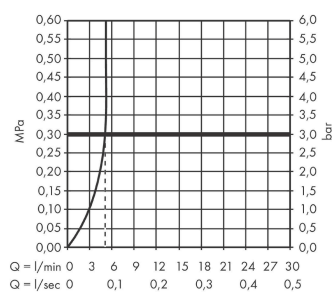

Rebris E
Single lever basin mixer 110 CoolStart without waste set
Finish: **Chrome** Article Number: **72560000**

Description

product features

- ComfortZone 110
- projection: 133 mm
- spout height: 109 mm
- spray type: normal spray
- maximum flow rate at 3 bar: 5 l/min
- ceramic cartridge
- temperature limitation adjustable
- suitable for continuous flow water heaters
- connection type: G 3/8 connections
- connection dimension: DN15
- cold water in middle position

Technology

Product image

Scale drawing

Flowchart